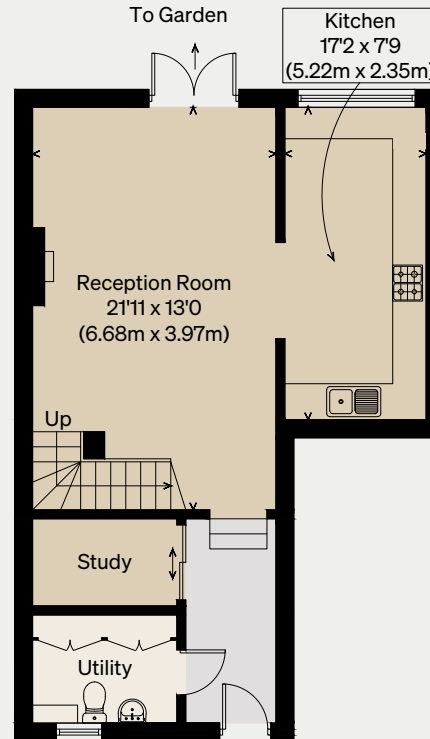

THE MODERN HOUSE

Camden Mews VI

LONDON NW1

Approximate Floor Area = 129 sq m / 1388 sq ft
(Excluding Eaves)

Illustration for identification purposes only,
measurements are approximate, not to scale

GROUND FLOOR

FIRST FLOOR