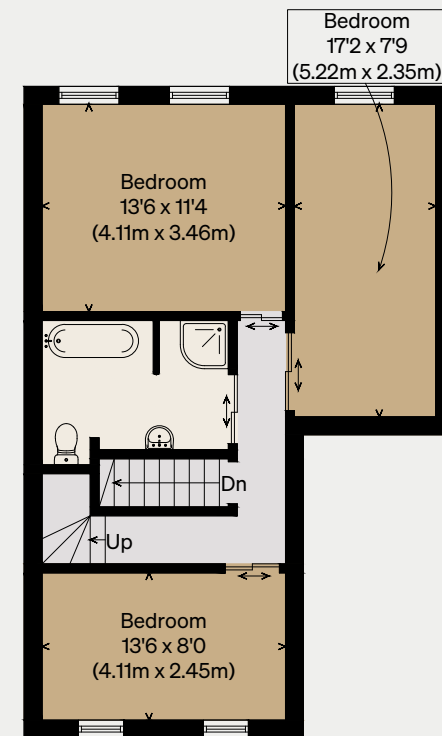

THE MODERN HOUSE

Camden Mews VI

LONDON NW1

Approximate Floor Area = 129 sq m / 1388 sq ft
(Excluding Eaves)

Illustration for identification purposes only,
measurements are approximate, not to scale

GROUND FLOOR

FIRST FLOOR