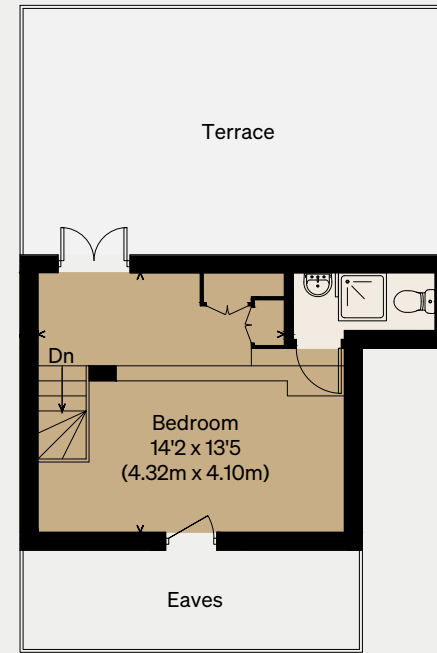

THE MODERN HOUSE

Camden Mews VI

LONDON NW1

Approximate Floor Area = 129 sq m / 1388 sq ft
(Excluding Eaves)

Illustration for identification purposes only,
measurements are approximate, not to scale

GROUND FLOOR

FIRST FLOOR