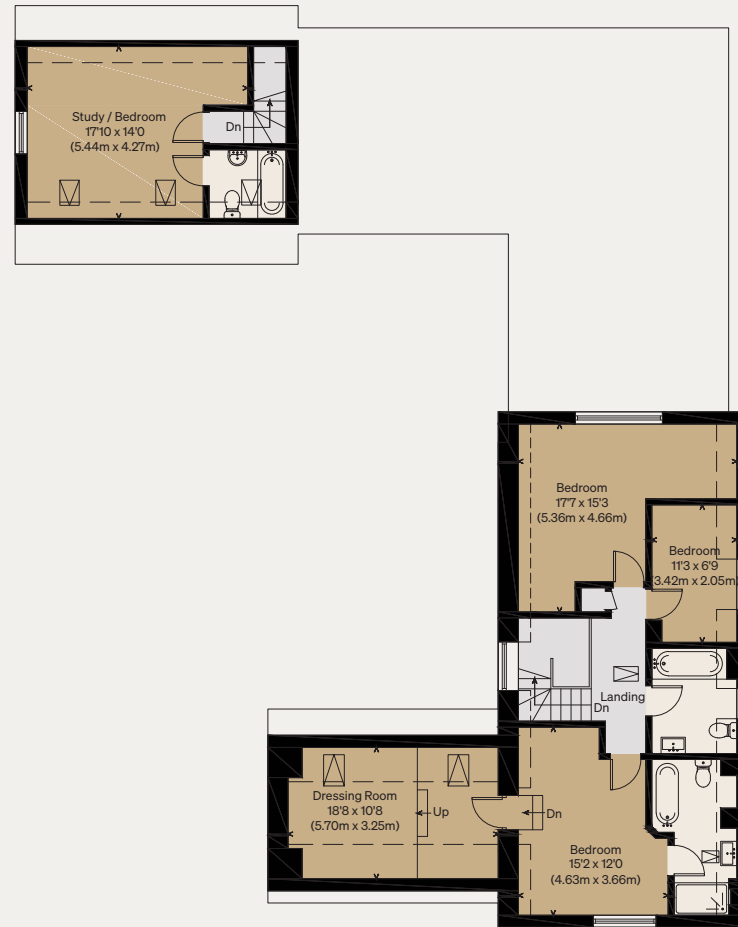

THE MODERN HOUSE

Rowden Lodge

FROME, SOMERSET

Approximate Floor Area = 233.3 sq m / 2511 sq ft
Reduced Headroom = 22.3 sq m / 240 sq ft
Total = 255.6 sq m / 2751 sq ft
(Excluding Carport)

Illustration for identification purposes only,
measurements are approximate, not to scale

GROUND FLOOR

FIRST FLOOR