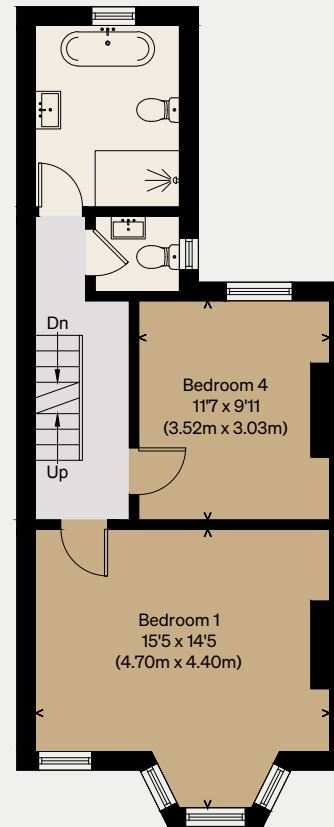

THE MODERN HOUSE

Grotto Hill

MARGATE, KENT

Approximate Floor Area = 148.2 sq m / 1596 sq ft

Illustration for identification purposes only,
measurements are approximate, not to scale

GROUND FLOOR

FIRST FLOOR

SECOND FLOOR

THIRD FLOOR