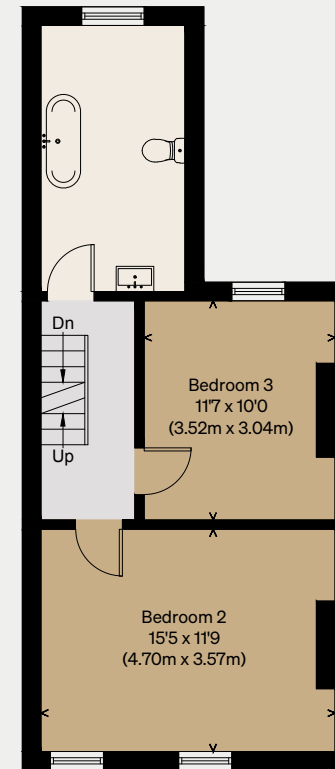

THE MODERN HOUSE

Grotto Hill

MARGATE, KENT

Approximate Floor Area = 148.2 sq m / 1596 sq ft

Illustration for identification purposes only,
measurements are approximate, not to scale

GROUND FLOOR

FIRST FLOOR

SECOND FLOOR

THIRD FLOOR