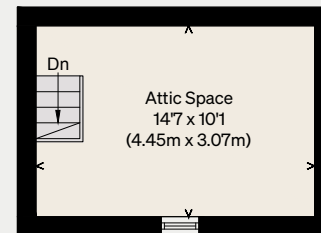

THIRD FLOOR