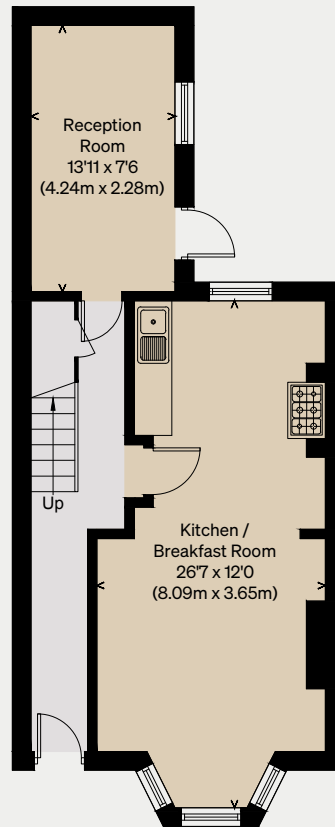

THE MODERN HOUSE

Grotto Hill

MARGATE, KENT

Approximate Floor Area = 148.2 sq m / 1596 sq ft

Illustration for identification purposes only,
measurements are approximate, not to scale

GROUND FLOOR

FIRST FLOOR

SECOND FLOOR

THIRD FLOOR