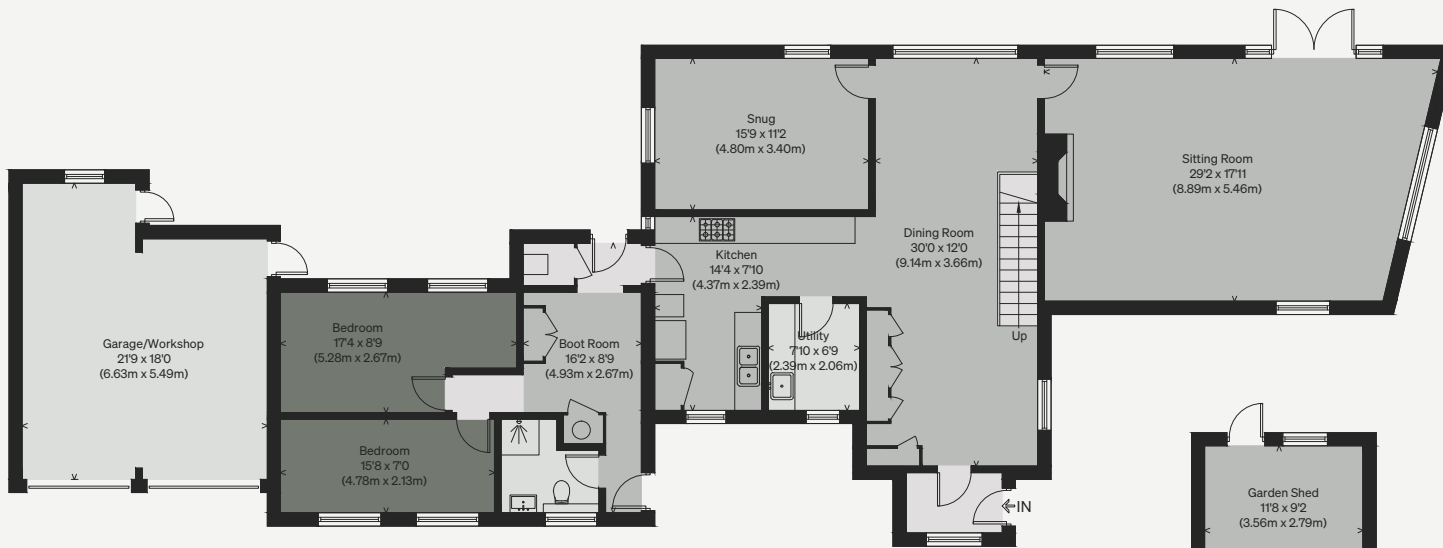

PROPERTY NAME
Hampers Barn

LOCATION
Little Maplestead, Essex

Approximate Floor Area = 267.4 sq m / 2878 sq ft
(Excluding Void)
Garden Shed = 9.9 sq m / 107 sq ft
Total = 277.3 sq m / 2985 sq ft

Illustration for identification purposes only, measurements are approximate, not to scale

 Reduced head height below 1.5m

GROUND FLOOR

(Not Shown In Actual
Location / Orientation)

FIRST FLOOR