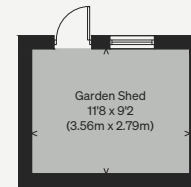

PROPERTY NAME
Hampers Barn

LOCATION
Little Maplestead, Essex

Approximate Floor Area = 267.4 sq m / 2878 sq ft
(Excluding Void)
Garden Shed = 9.9 sq m / 107 sq ft
Total = 277.3 sq m / 2985 sq ft

Illustration for identification purposes only, measurements are approximate, not to scale

 Reduced head height below 1.5m

GROUND FLOOR

(Not Shown In Actual
Location / Orientation)

FIRST FLOOR