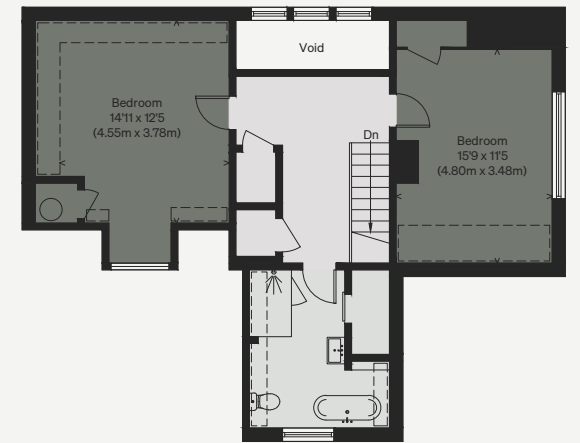

PROPERTY NAME
Hampers Barn

LOCATION
Little Maplestead, Essex

Approximate Floor Area = 267.4 sq m / 2878 sq ft
(Excluding Void)
Garden Shed = 9.9 sq m / 107 sq ft
Total = 277.3 sq m / 2985 sq ft

Illustration for identification purposes only, measurements are approximate, not to scale

 Reduced head height below 1.5m

GROUND FLOOR

(Not Shown In Actual
Location / Orientation)

FIRST FLOOR