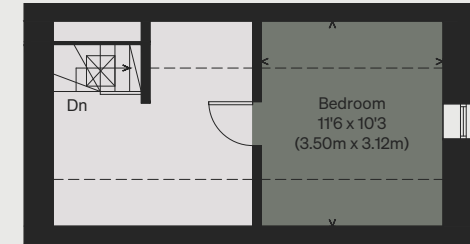

INIGO

PROPERTY NAME

Quarterly House

LOCATION

Frome, Somerset

Approximate Floor Area = 197.0 sq m / 2121 sq ft

Restricted Head Heights = 9.5 sq m / 103 sq ft

Total = 206.5 sq m / 2224 sq ft

FIRST FLOOR

SECOND FLOOR

GROUND FLOOR

BASEMENT

*Illustration for identification purposes only,
measurements are approximate, not to scale*