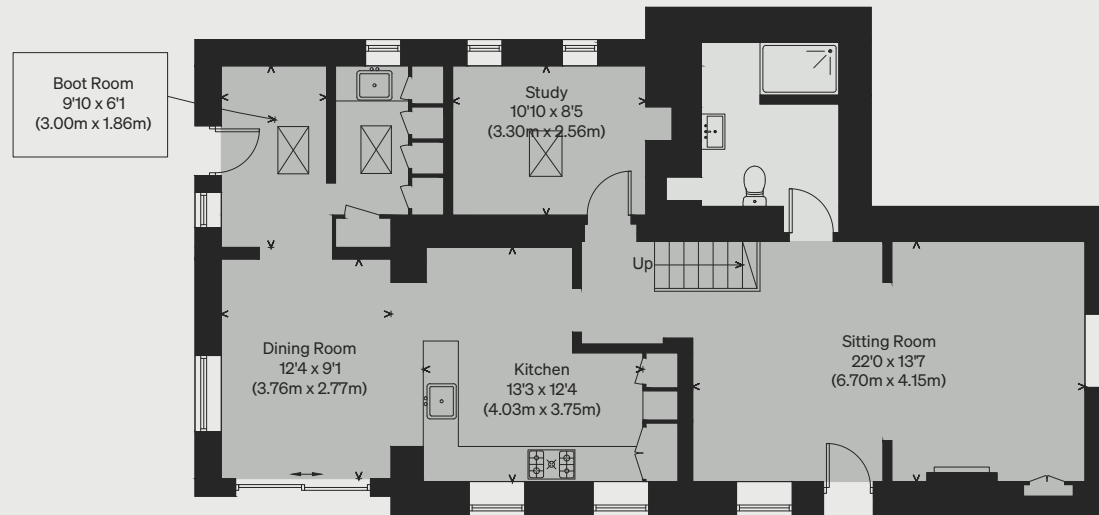

INIGO

PROPERTY NAME

Quarterly House

LOCATION

Frome, Somerset

Approximate Floor Area = 197.0 sq m / 2121 sq ft

Restricted Head Heights = 9.5 sq m / 103 sq ft

Total = 206.5 sq m / 2224 sq ft

FIRST FLOOR

SECOND FLOOR

GROUND FLOOR

BASEMENT

*Illustration for identification purposes only,
measurements are approximate, not to scale*