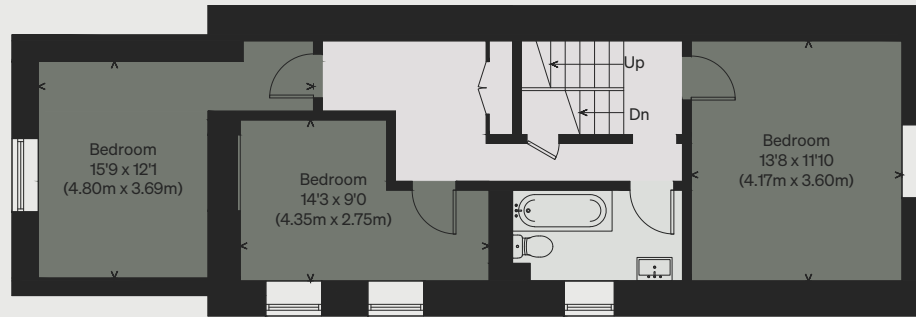

INIGO

PROPERTY NAME

Quarterly House

LOCATION

Frome, Somerset

Approximate Floor Area = 197.0 sq m / 2121 sq ft

Restricted Head Heights = 9.5 sq m / 103 sq ft

Total = 206.5 sq m / 2224 sq ft

FIRST FLOOR

SECOND FLOOR

GROUND FLOOR

BASEMENT

*Illustration for identification purposes only,
measurements are approximate, not to scale*