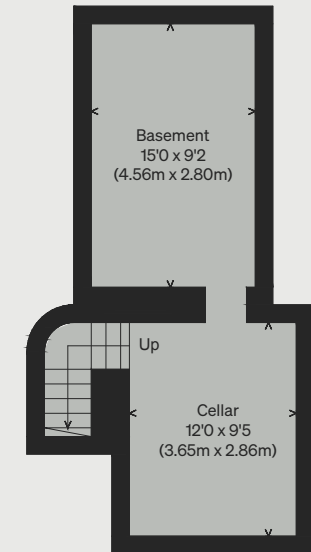

INIGO

PROPERTY NAME

Quarterly House

LOCATION

Frome, Somerset

Approximate Floor Area = 197.0 sq m / 2121 sq ft

Restricted Head Heights = 9.5 sq m / 103 sq ft

Total = 206.5 sq m / 2224 sq ft

FIRST FLOOR

SECOND FLOOR

GROUND FLOOR

BASEMENT

*Illustration for identification purposes only,
measurements are approximate, not to scale*