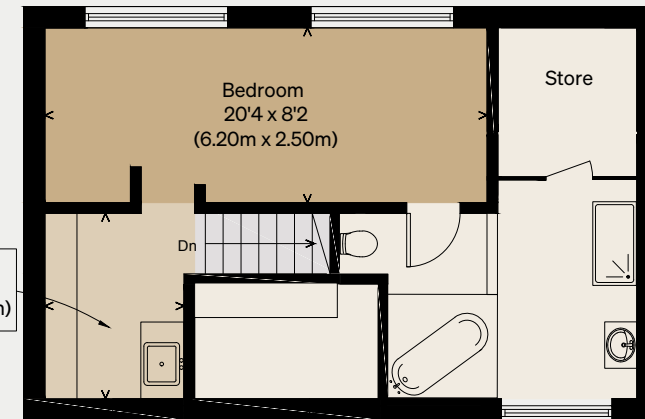

THE MODERN HOUSE

Liverpool Grove

LONDON SE17

Approximate Floor Area = 126.2 sq m / 1358 sq ft

Illustration for identification purposes only,
measurements are approximate, not to scale

FIRST FLOOR

Laundry
7'3 x 6'11
(2.20m x 2.10m)

MEZZANINE FLOOR