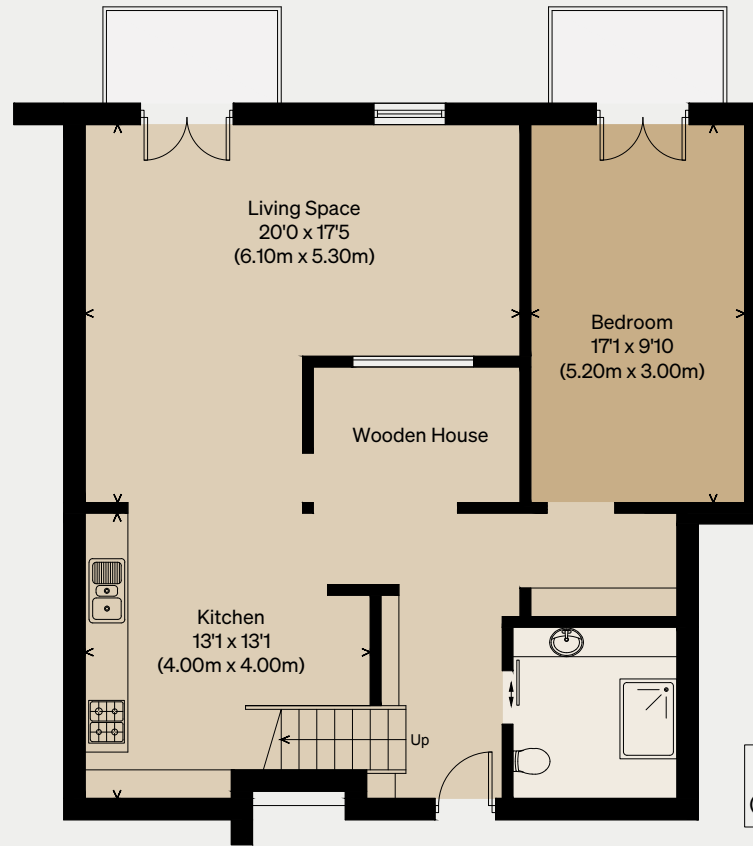

THE MODERN HOUSE

Liverpool Grove

LONDON SE17

Approximate Floor Area = 126.2 sq m / 1358 sq ft

Illustration for identification purposes only,
measurements are approximate, not to scale

FIRST FLOOR

Laundry
7'3 x 6'11
(2.20m x 2.10m)

MEZZANINE FLOOR