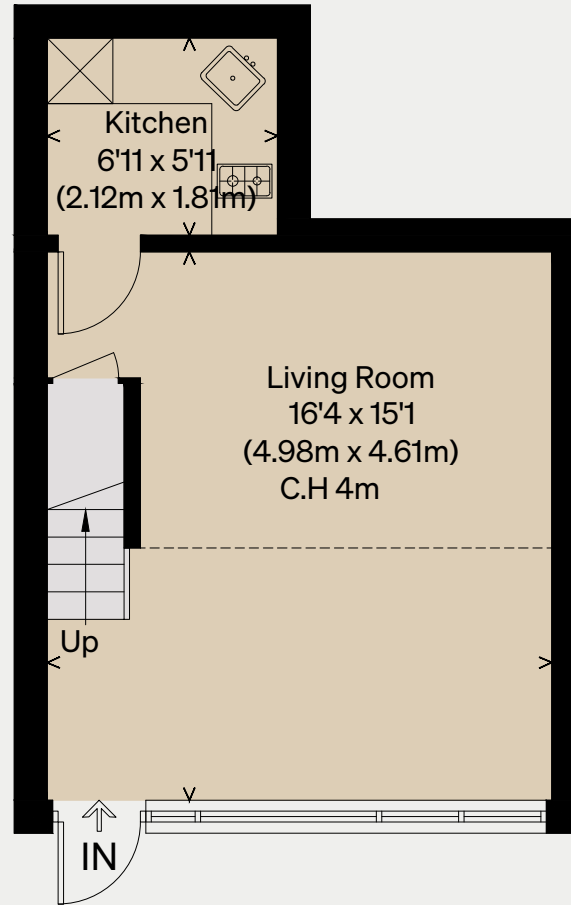

# Alaska Buildings V

LONDON SE1

Approximate Floor Area = 43.1 sq m / 464 sq ft

Illustration for identification purposes only,  
measurements are approximate, not to scale

GROUND FLOOR

FIRST FLOOR