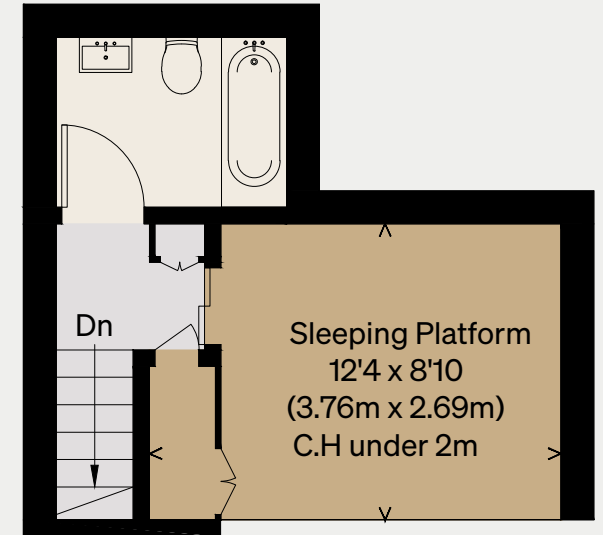

# Alaska Buildings V

LONDON SE1

Approximate Floor Area = 43.1 sq m / 464 sq ft

Illustration for identification purposes only,  
measurements are approximate, not to scale

GROUND FLOOR

FIRST FLOOR