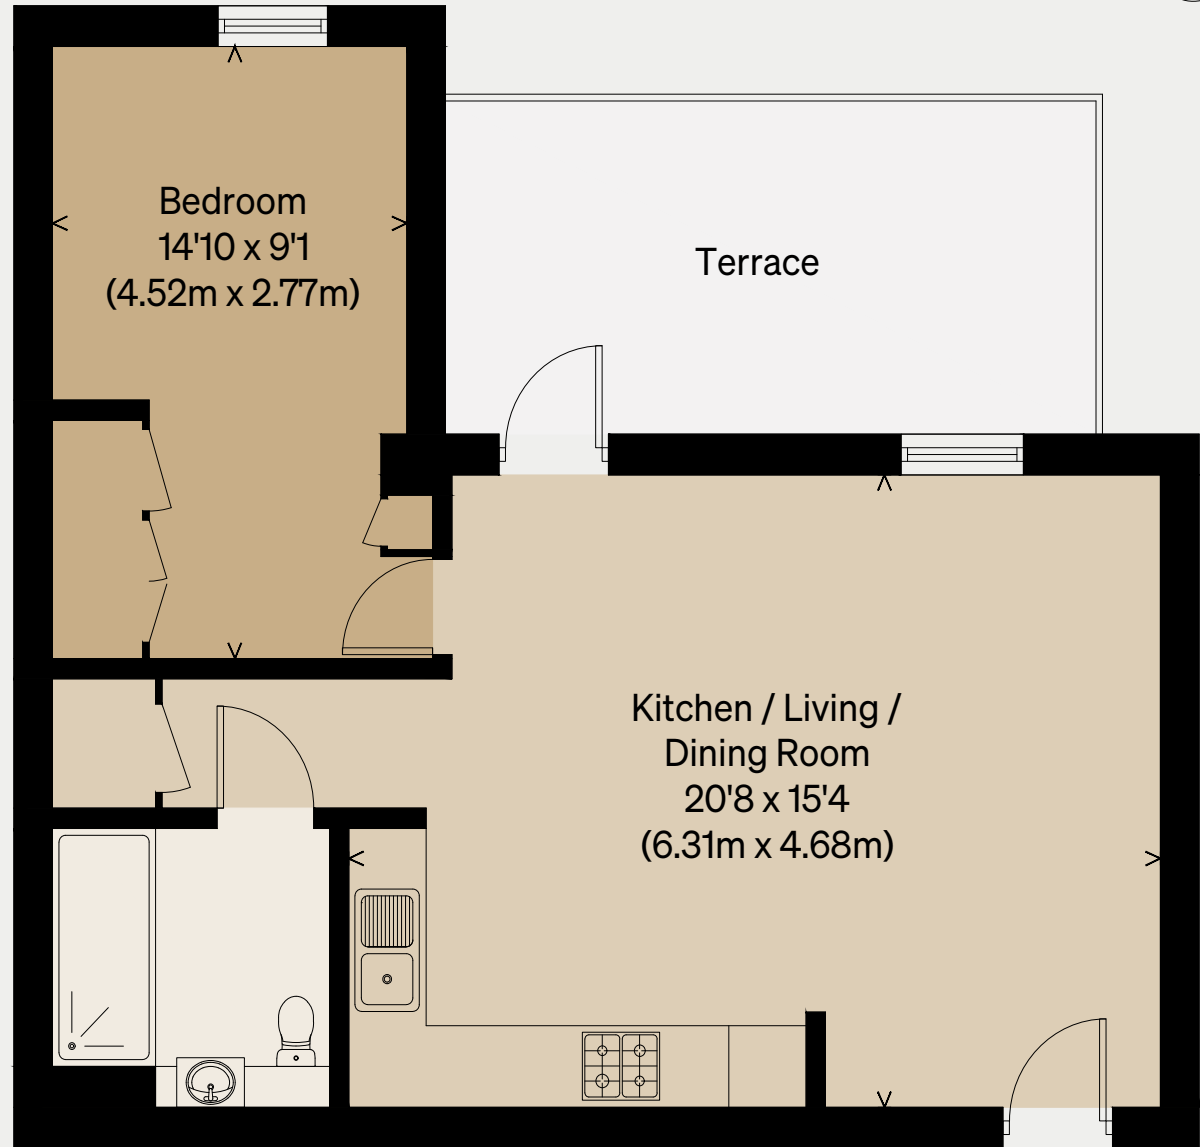

THE MODERN HOUSE

Shaft Apartments

LONDON W3

Approximate Floor Area = 48.8 sq m / 525 sq ft

Illustration for identification purposes only,
measurements are approximate, not to scale

FIRST FLOOR