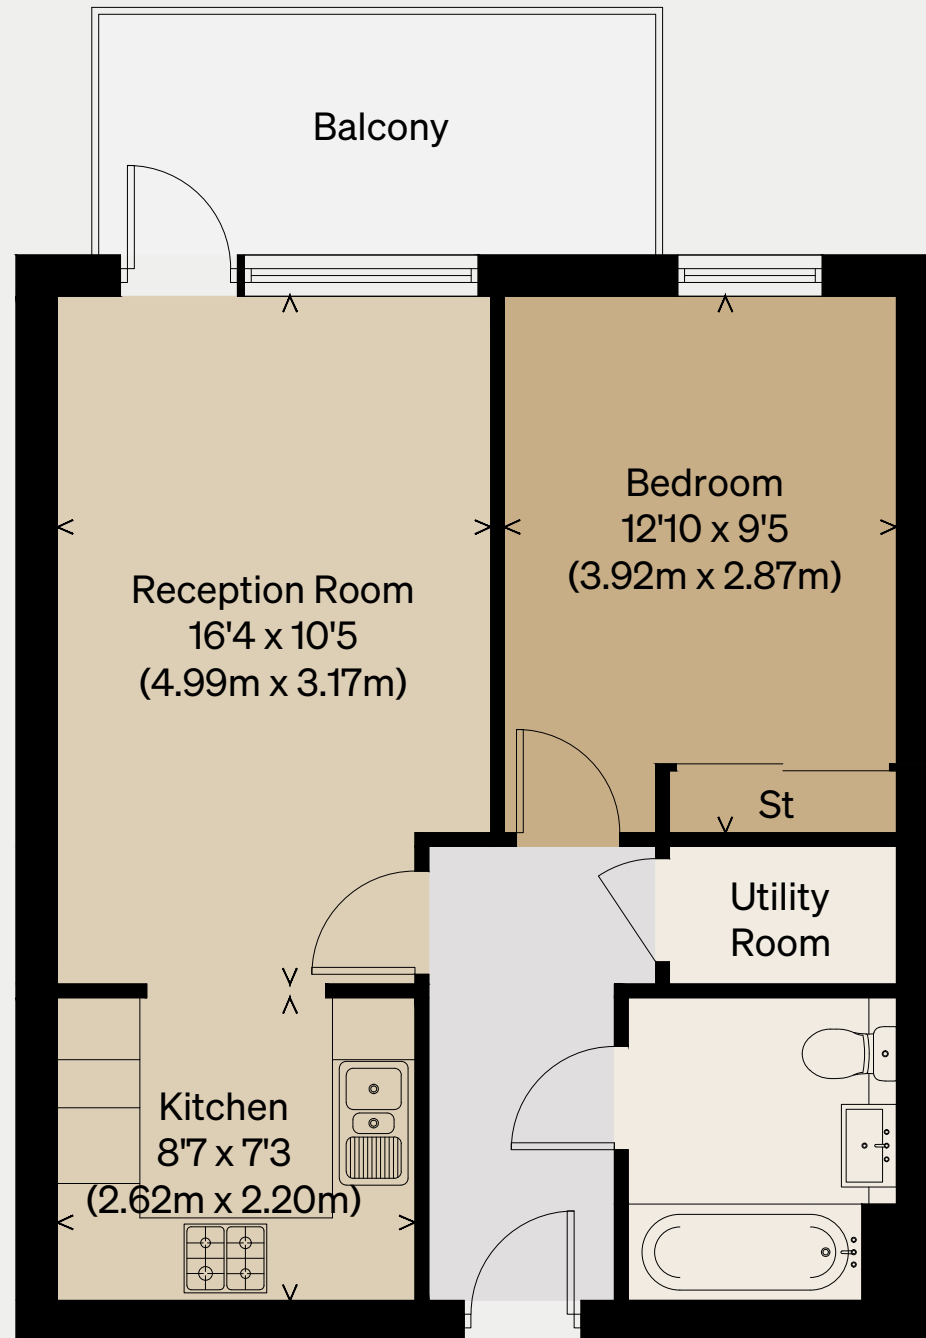

## Atkins Square II

LONDON E8

Approximate Floor Area = 46 sq m / 490 sq ft

Illustration for identification purposes only,  
measurements are approximate, not to scale

SIXTH FLOOR