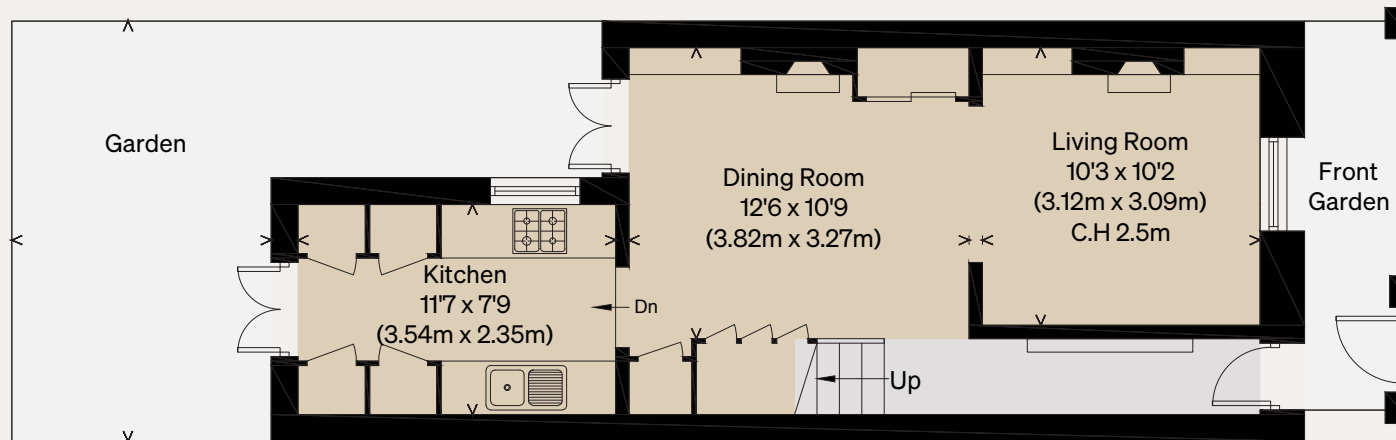

THE MODERN HOUSE

Approximate Floor Area = 75.4 sq m / 811 sq ft

Kilburn Lane

LONDON W10

Illustration for identification purposes only,
measurements are approximate, not to scale

FIRST FLOOR

GROUND FLOOR