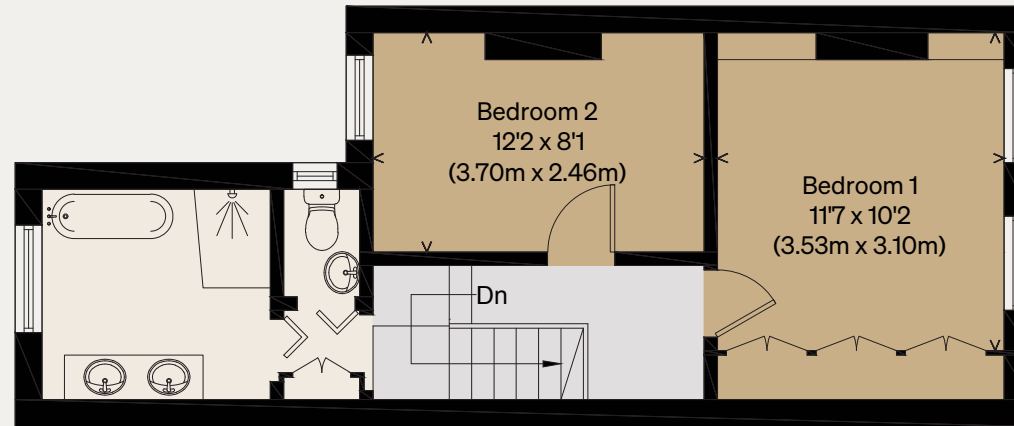

THE MODERN HOUSE

Approximate Floor Area = 75.4 sq m / 811 sq ft

Kilburn Lane

LONDON W10

Illustration for identification purposes only,
measurements are approximate, not to scale

FIRST FLOOR

GROUND FLOOR