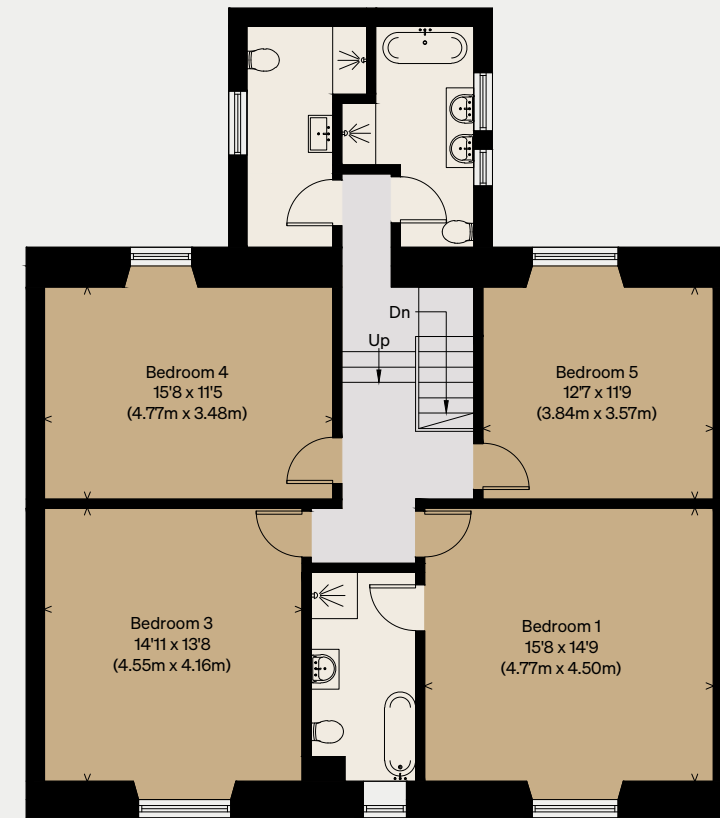

# Millbank

PENTREFELIN, YNYS MON

Approximate Floor Area = 239.3 sq m / 2576 sq ft

Illustration for identification purposes only,  
measurements are approximate, not to scale

GROUND FLOOR

FIRST FLOOR