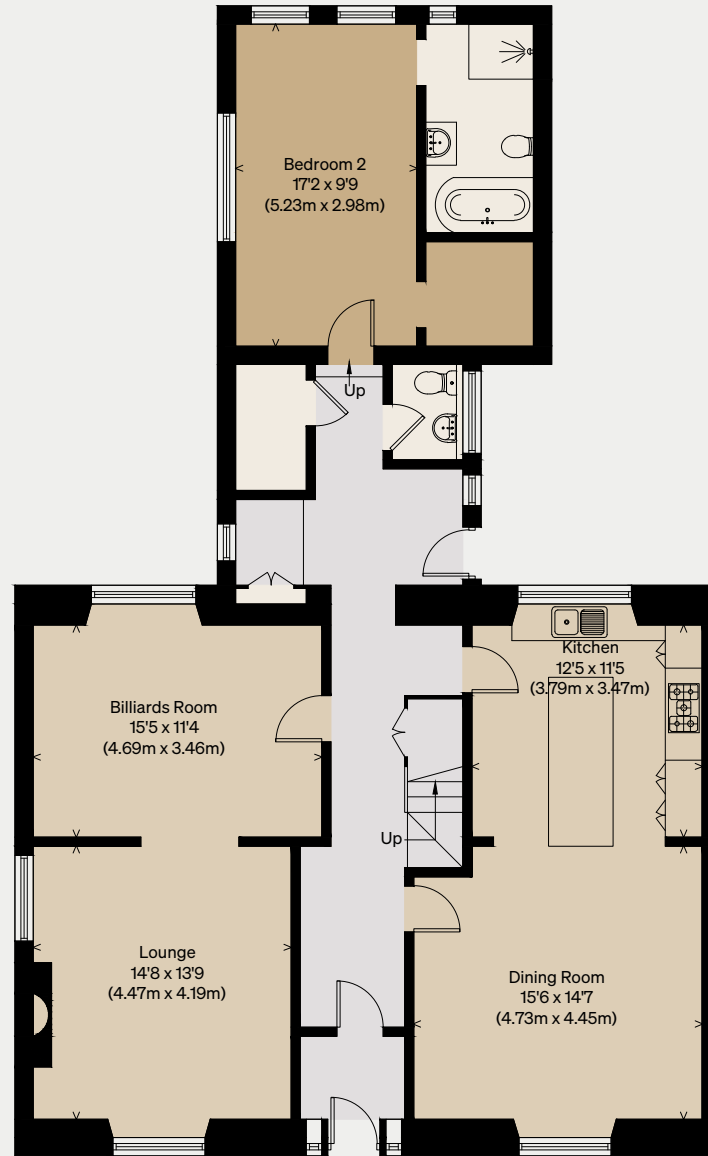

THE MODERN HOUSE

# Millbank

PENTREFELIN, YNYS MON

Approximate Floor Area = 239.3 sq m / 2576 sq ft

Illustration for identification purposes only,  
measurements are approximate, not to scale

GROUND FLOOR

FIRST FLOOR