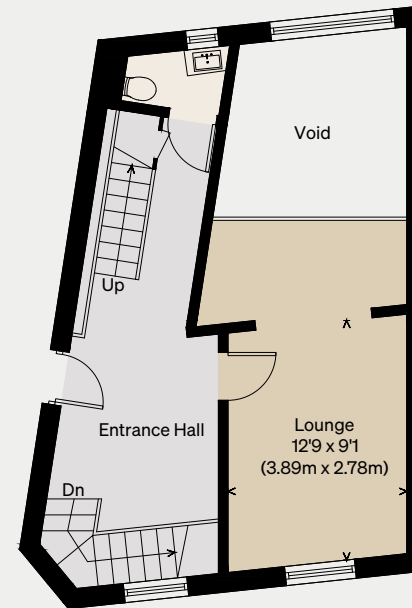

# Shakespeare Road

LONDON SE24

Approximate Floor Area = 153.8 sq m / 1655 sq ft  
(Excluding Void)

Illustration for identification purposes only,  
measurements are approximate, not to scale

LOWER GROUND FLOOR

SECOND FLOOR

GROUND FLOOR

FIRST FLOOR