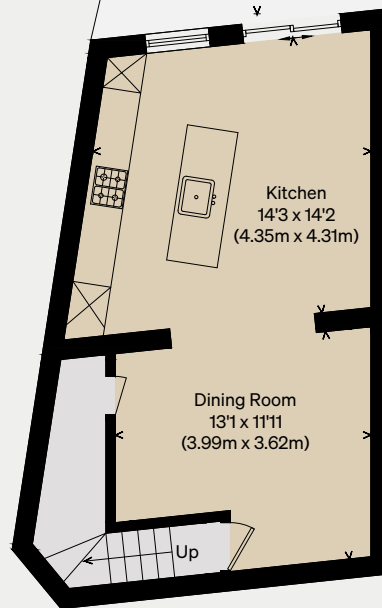

# Shakespeare Road

LONDON SE24

Approximate Floor Area = 153.8 sq m / 1655 sq ft  
(Excluding Void)

Illustration for identification purposes only,  
measurements are approximate, not to scale

LOWER GROUND FLOOR

SECOND FLOOR

GROUND FLOOR

FIRST FLOOR