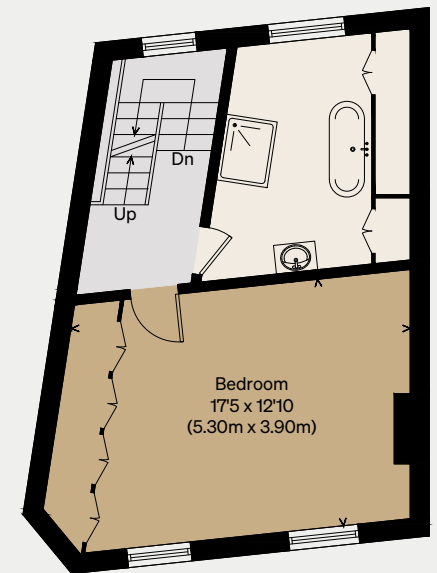

# Shakespeare Road

LONDON SE24

Approximate Floor Area = 153.8 sq m / 1655 sq ft  
(Excluding Void)

Illustration for identification purposes only,  
measurements are approximate, not to scale

LOWER GROUND FLOOR

SECOND FLOOR

GROUND FLOOR

FIRST FLOOR