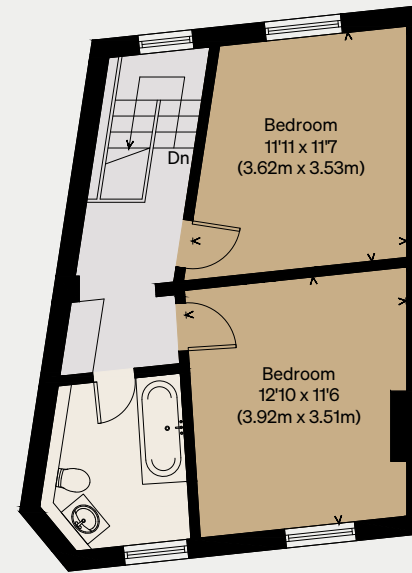

# Shakespeare Road

LONDON SE24

Approximate Floor Area = 153.8 sq m / 1655 sq ft  
(Excluding Void)

Illustration for identification purposes only,  
measurements are approximate, not to scale

LOWER GROUND FLOOR

SECOND FLOOR

GROUND FLOOR

FIRST FLOOR