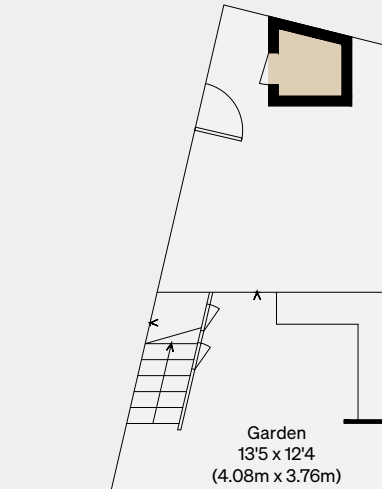

# Shakespeare Road

LONDON SE24

Approximate Floor Area = 153.8 sq m / 1655 sq ft  
(Excluding Void)

Illustration for identification purposes only,  
measurements are approximate, not to scale

LOWER GROUND FLOOR

SECOND FLOOR

GROUND FLOOR

FIRST FLOOR