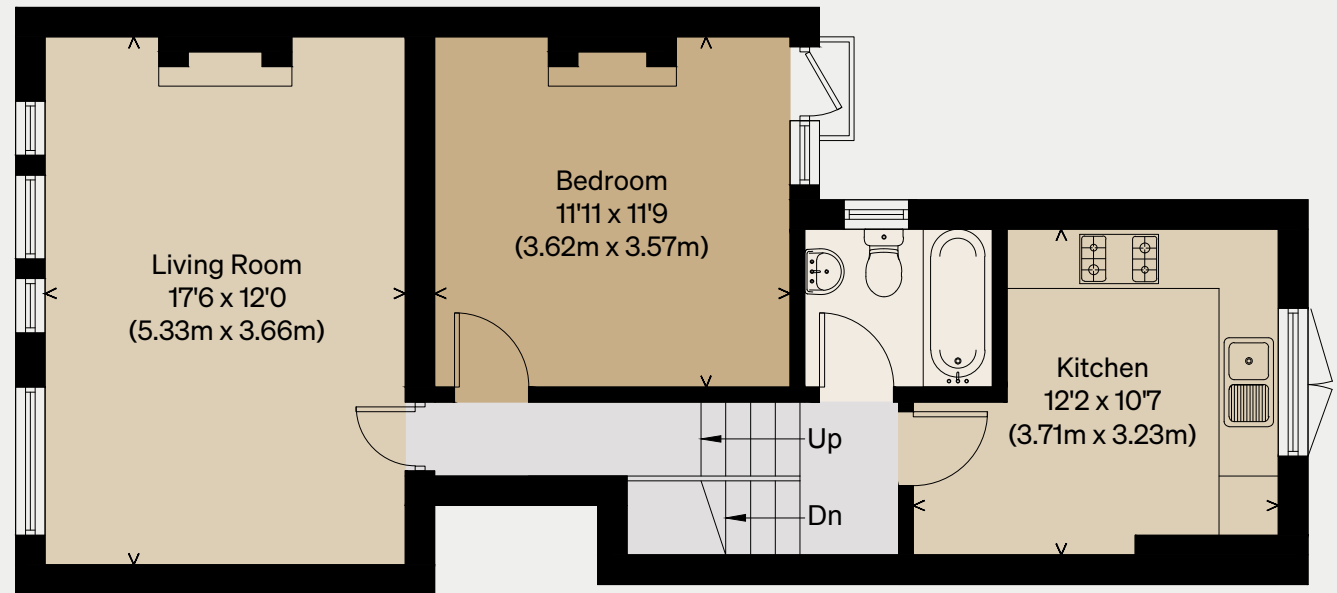

THE MODERN HOUSE

Linden Grove

LONDON SE15

Approximate Floor Area = 74.6 sq m / 803 sq ft

Illustration for identification purposes only,
measurements are approximate, not to scale

FIRST FLOOR

SECOND FLOOR