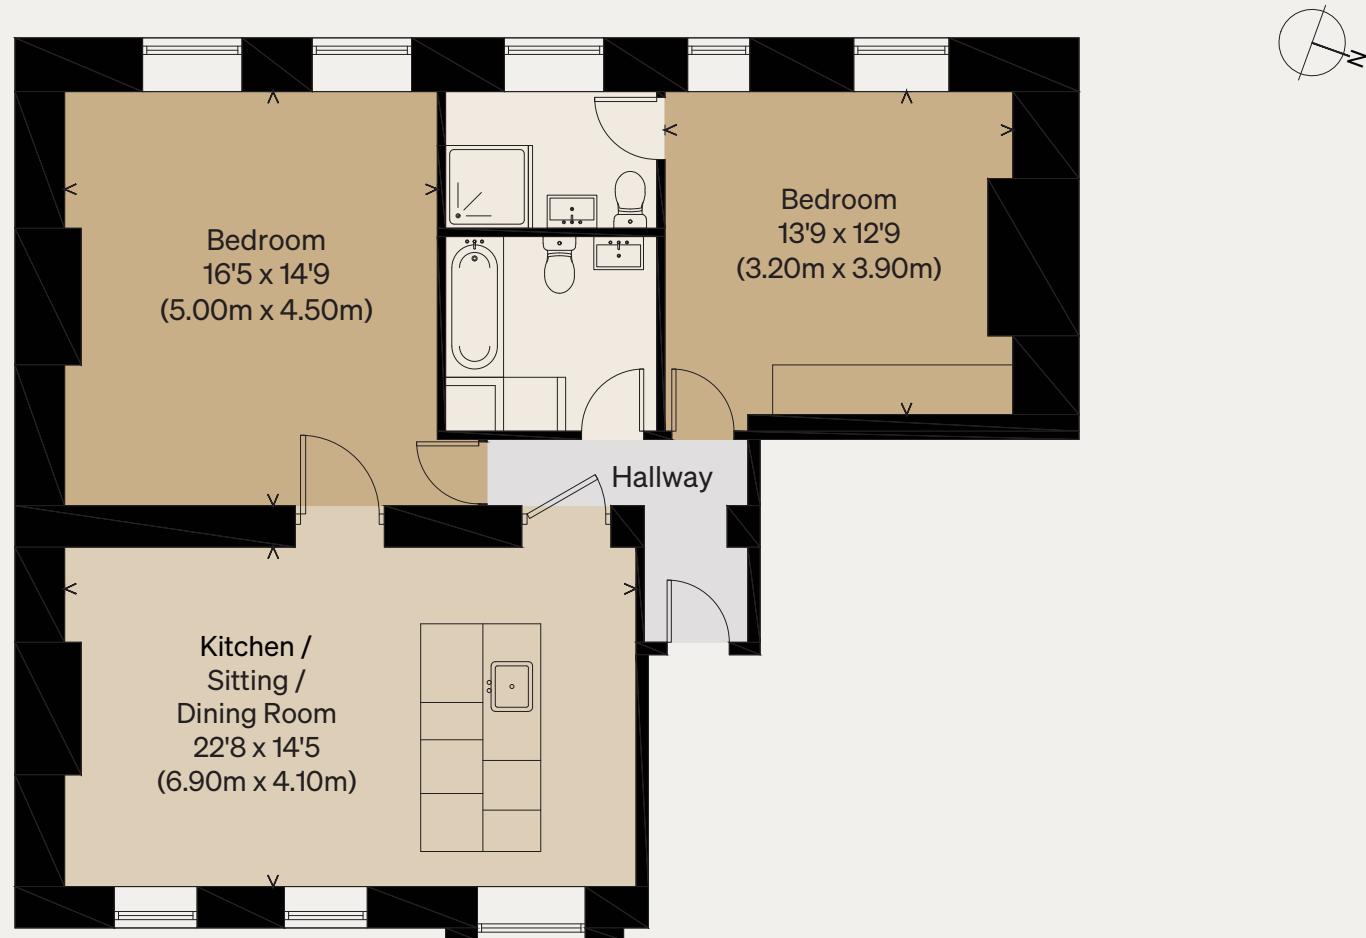

THE MODERN HOUSE

Approximate Floor Area = 91 sq m / 979.5 sq ft

Charles Square

LONDON N1

Illustration for identification purposes only,
measurements are approximate, not to scale

FIRST FLOOR