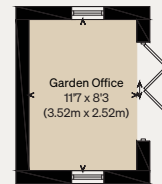

THE MODERN HOUSE

Little Florence Farm

IDEN, EAST SUSSEX

Approximate Floor Area = 218.2 sq m / 2349 sq ft (Excludes Galleried Area)

Reduced Head Heights = 4.1 sq m / 45 sq ft

Annexe = 68.2 sq m / 735 sq ft

Outbuilding = 17 sq m / 184 sq ft

Total = 307.5 sq m / 3313 sq ft

Illustration for identification purposes only,
measurements are approximate, not to scale

(Not Shown In Actual Location / Orientation)

Reduced head height below 1.5m