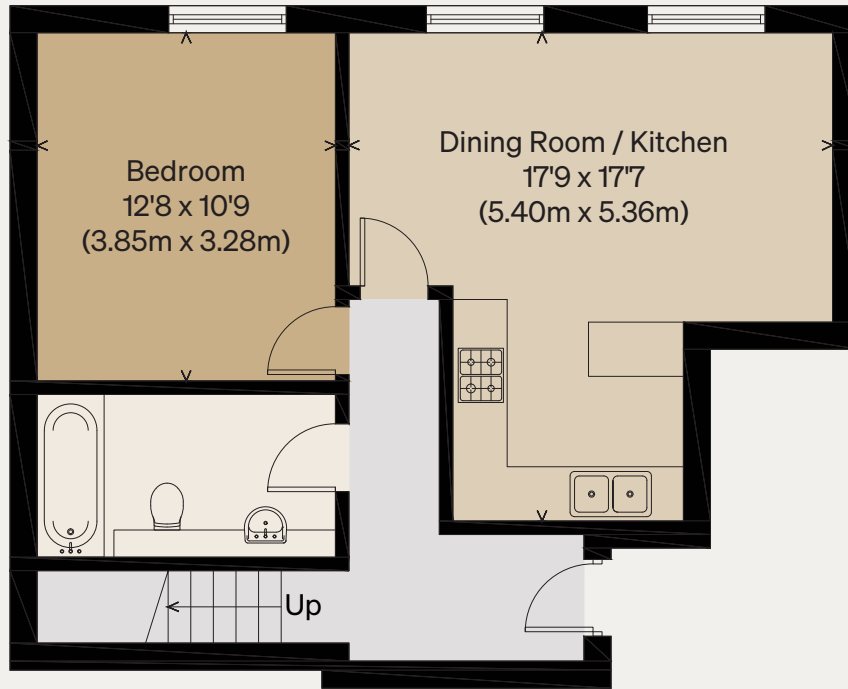

# Assembly Apartments II

LONDON SE15

Illustration for identification purposes only,  
measurements are approximate, not to scale

SECOND FLOOR

MEZZANINE