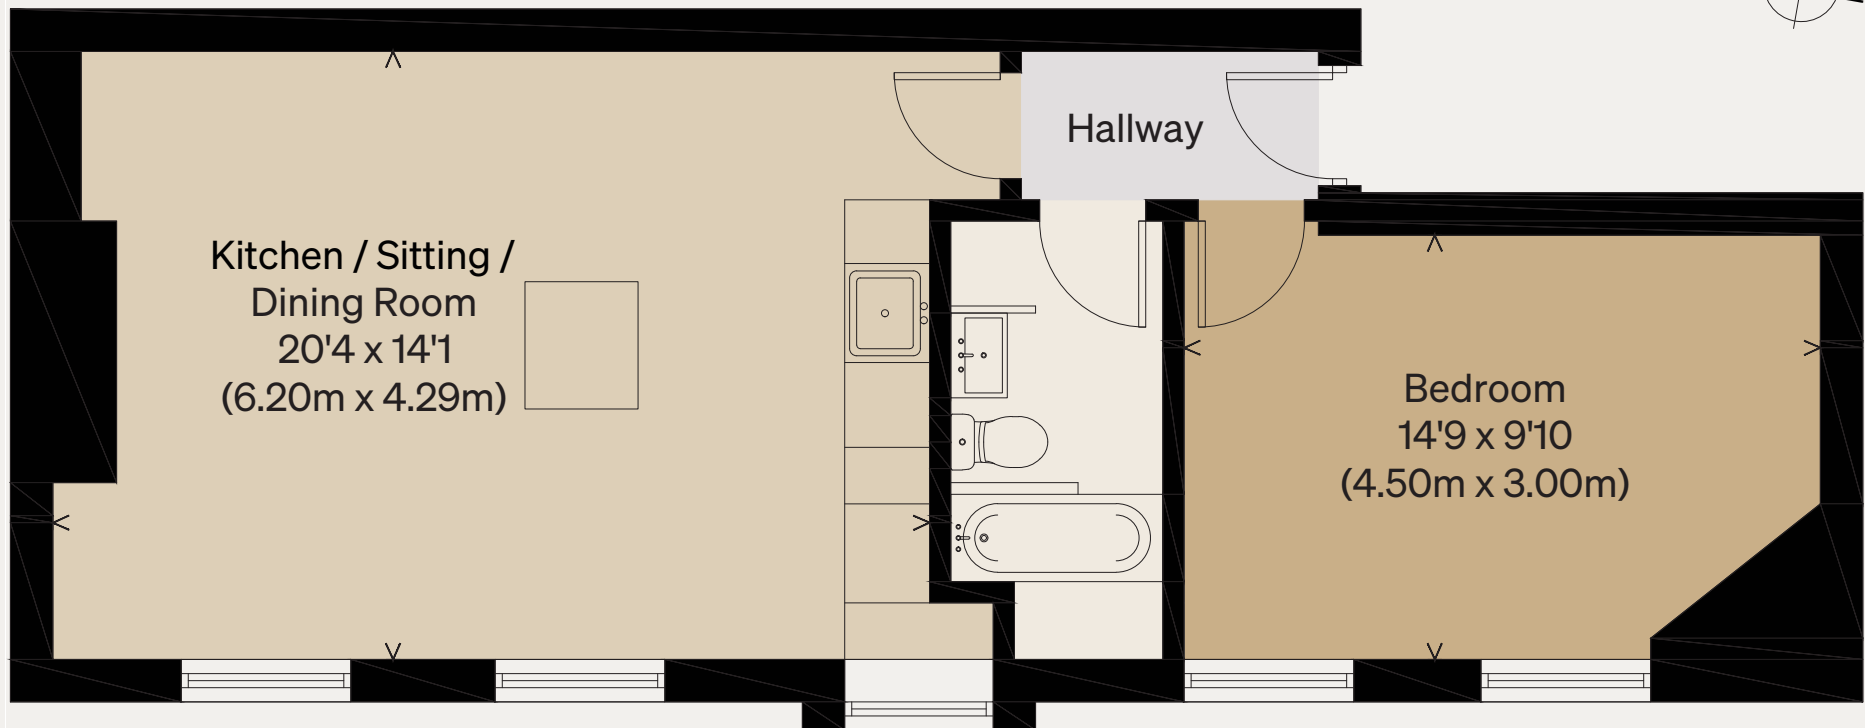

THE MODERN HOUSE

Approximate Floor Area = 46.5 sq m / 500 sq ft

Charles Square II

LONDON N1

Illustration for identification purposes only,
measurements are approximate, not to scale

SECOND FLOOR