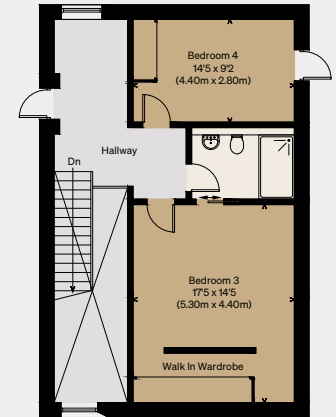

# Southernwood Rise

FOLKESTONE, KENT

Approximate Floor Area = 221.6 sq m / 2385 sq ft

Illustration for identification purposes only,  
measurements are approximate, not to scale

GROUND FLOOR

FIRST FLOOR

THE MODERN HOUSE

## Southernwood Rise

FOLKESTONE, KENT

Approximate Floor Area = 221.6 sq m / 2385 sq ft

Illustration for identification purposes only,  
measurements are approximate, not to scale