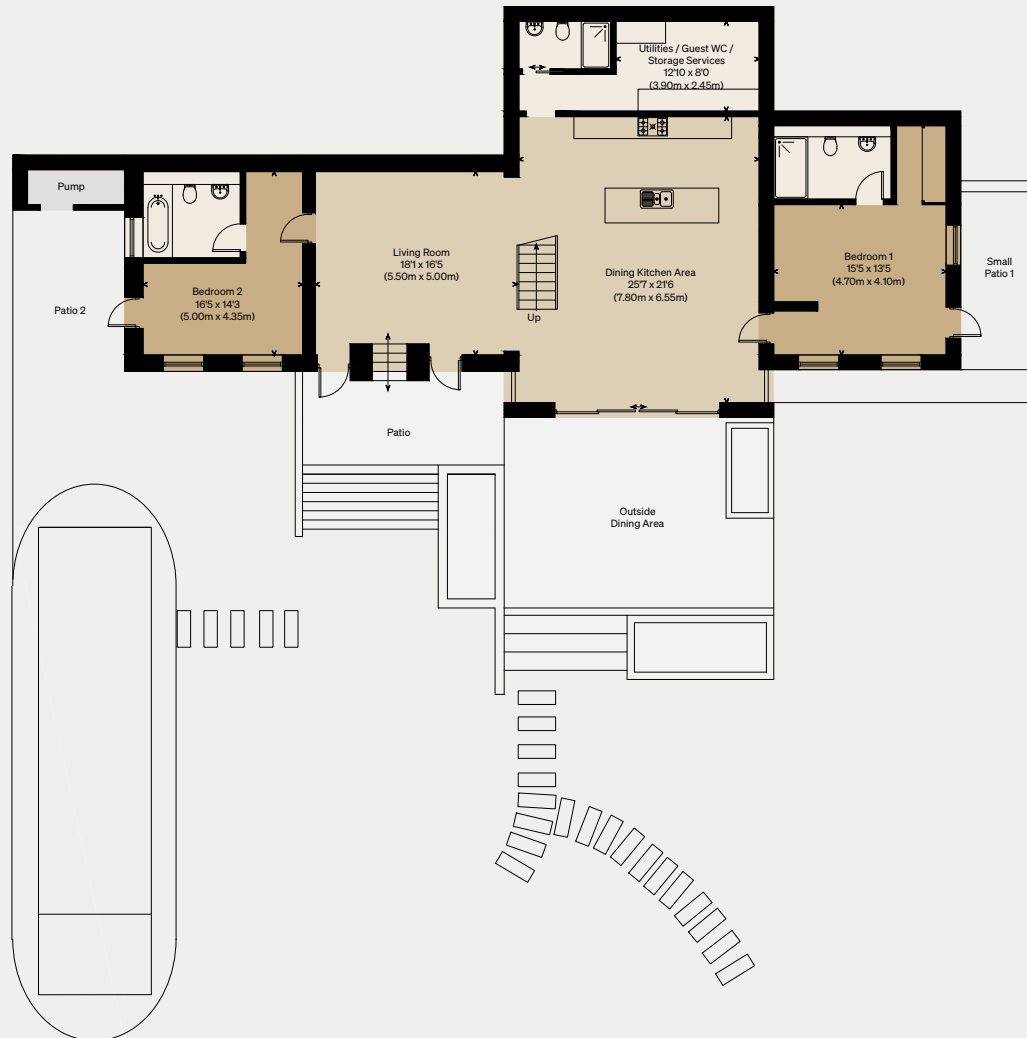

THE MODERN HOUSE

# Southernwood Rise

FOLKESTONE, KENT

Approximate Floor Area = 221.6 sq m / 2385 sq ft

Illustration for identification purposes only,  
measurements are approximate, not to scale

GROUND FLOOR

FIRST FLOOR

THE MODERN HOUSE

## Southernwood Rise

FOLKESTONE, KENT

Approximate Floor Area = 221.6 sq m / 2385 sq ft

Illustration for identification purposes only,  
measurements are approximate, not to scale