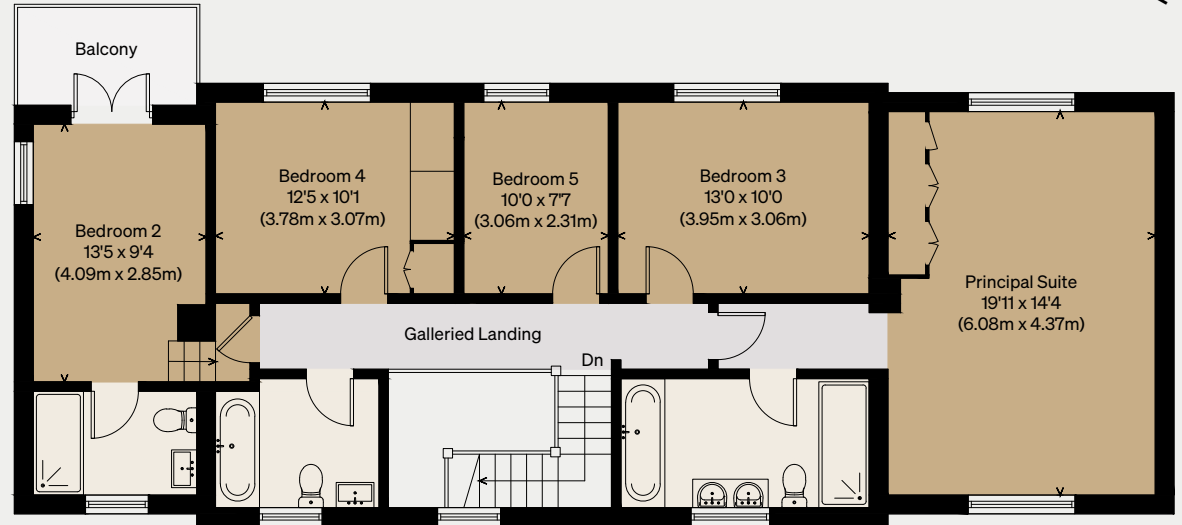

THE MODERN HOUSE

Carramore

LAVENHAM, SUFFOLK

Approximate Floor Area = 276.55 sq m / 2976.75 sq ft

Illustration for identification purposes only,
measurements are approximate, not to scale

FIRST FLOOR

GROUND FLOOR