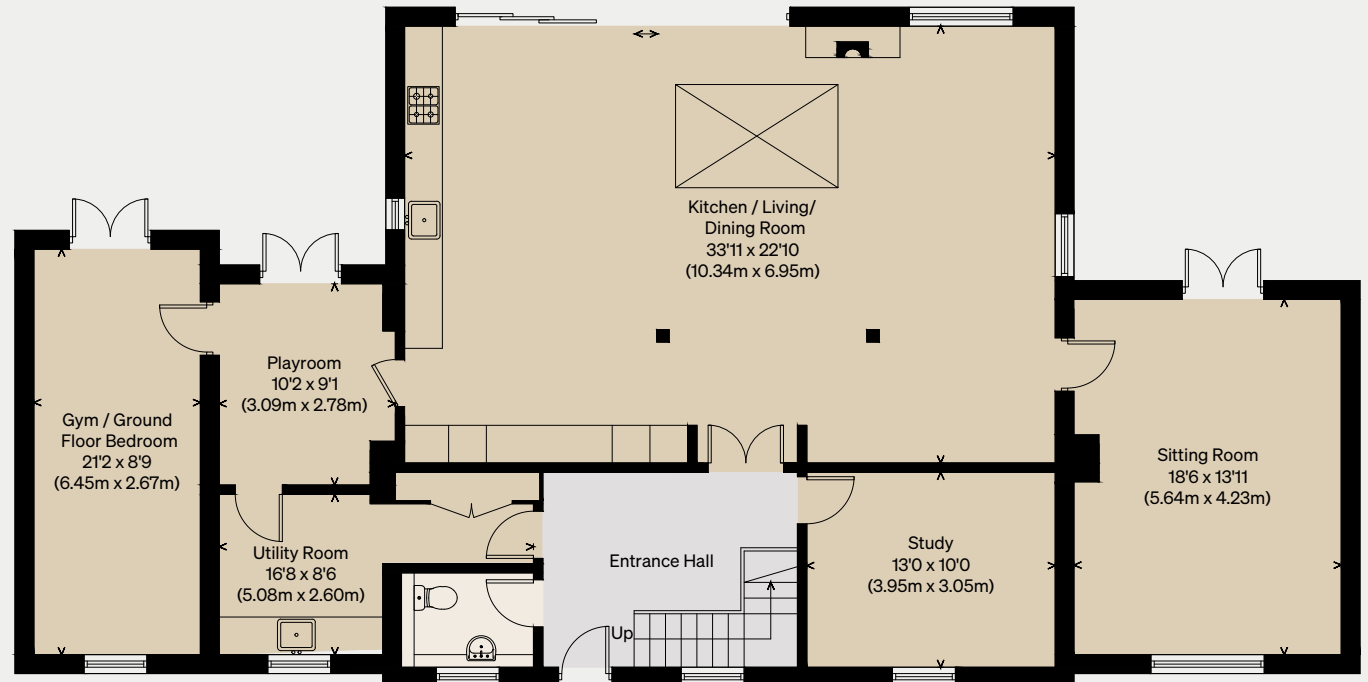

THE MODERN HOUSE

Carramore

LAVENHAM, SUFFOLK

Approximate Floor Area = 276.55 sq m / 2976.75 sq ft

Illustration for identification purposes only,
measurements are approximate, not to scale

FIRST FLOOR

GROUND FLOOR