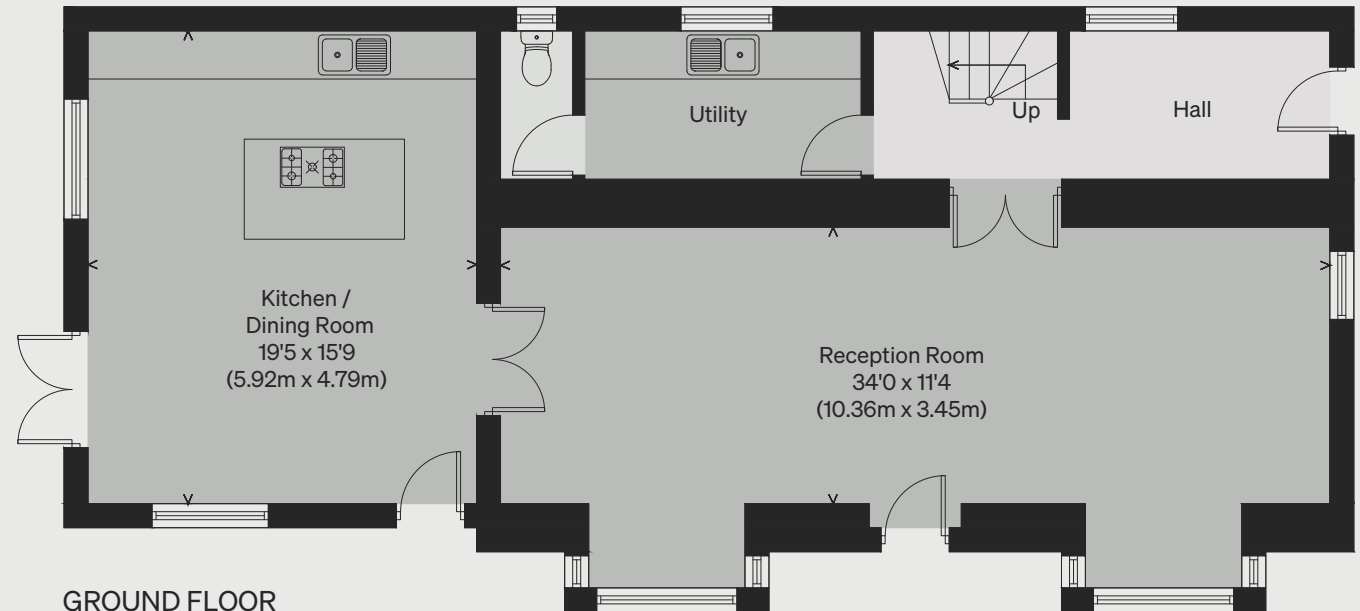

INIGO

PROPERTY NAME

Hinton Cottage

LOCATION

Hinton, Herefordshire

Approximate Floor Area = 2038 sq m / 189.3 sq ft

FIRST FLOOR

GROUND FLOOR

*Illustration for identification purposes only,
measurements are approximate, not to scale*