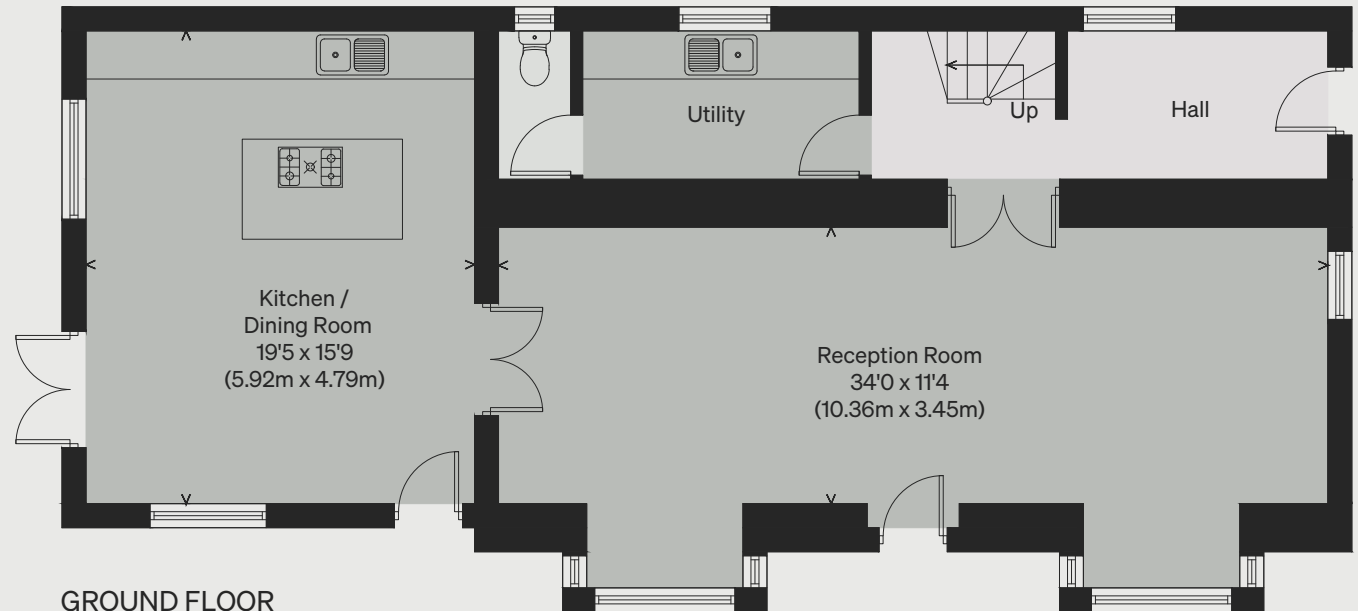

INIGO

PROPERTY NAME

Hinton Cottage

LOCATION

Peterchurch, Herefordshire

Approximate Floor Area = 2038 sq m / 189.3 sq ft

FIRST FLOOR

GROUND FLOOR

*Illustration for identification purposes only,
measurements are approximate, not to scale*