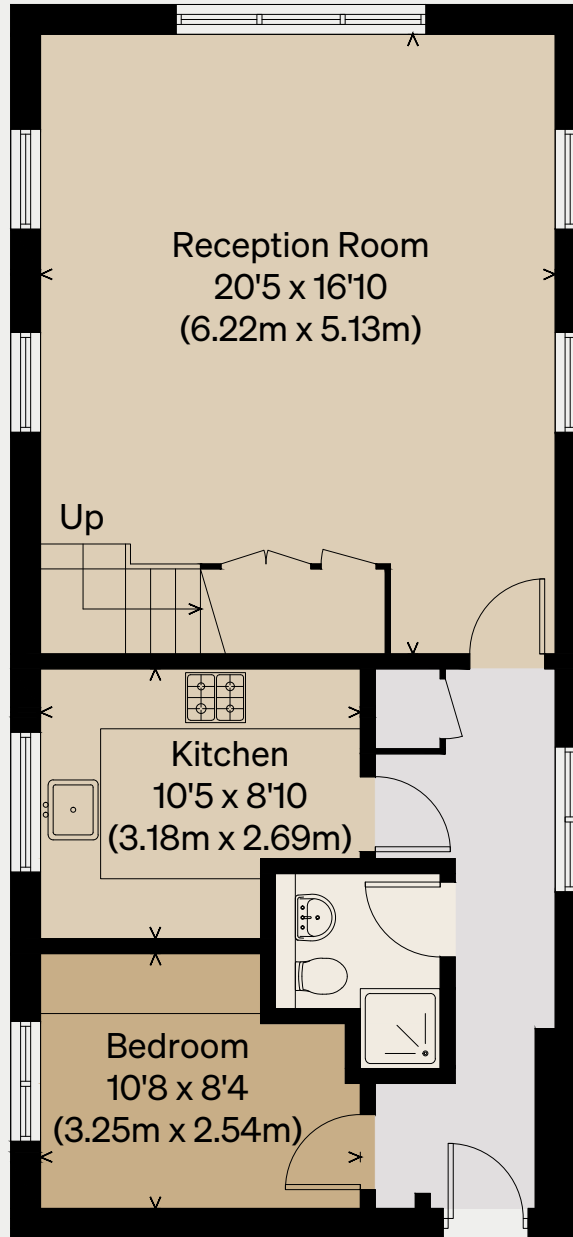

THE MODERN HOUSE

King George Square

LONDON TW10

Approximate Floor Area = 108.4 sq m / 1166 sq ft

Illustration for identification purposes only,
measurements are approximate, not to scale

FIRST FLOOR

SECOND FLOOR