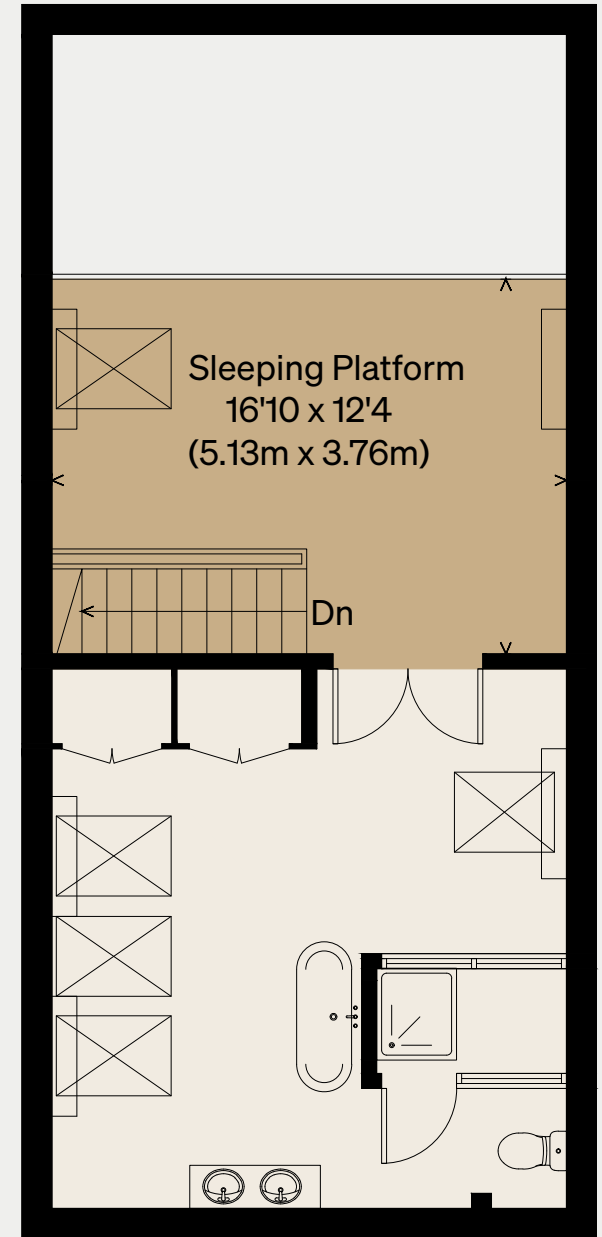

THE MODERN HOUSE

King George Square

LONDON TW10

Approximate Floor Area = 108.4 sq m / 1166 sq ft

Illustration for identification purposes only,
measurements are approximate, not to scale

FIRST FLOOR

SECOND FLOOR