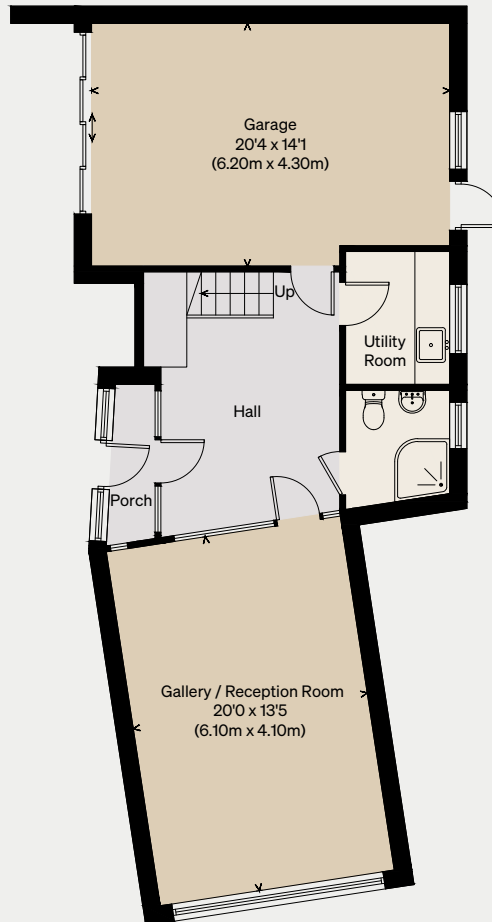

# Jack House

OLD PORTSMOUTH, HAMPSHIRE

Approximate Floor Area = 218.9 sq m / 2356 sq ft

Illustration for identification purposes only,  
measurements are approximate, not to scale

(NOT SHOWN IN ACTUAL LOCATION / ORIENTATION)

GROUND FLOOR

FIRST FLOOR

SECOND FLOOR