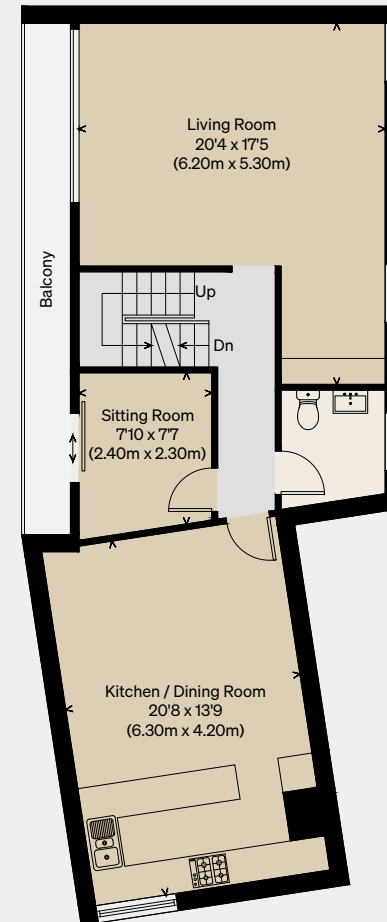

# Jack House

OLD PORTSMOUTH, HAMPSHIRE

Approximate Floor Area = 218.9 sq m / 2356 sq ft

Illustration for identification purposes only,  
measurements are approximate, not to scale

(NOT SHOWN IN ACTUAL LOCATION / ORIENTATION)

GROUND FLOOR

FIRST FLOOR

SECOND FLOOR