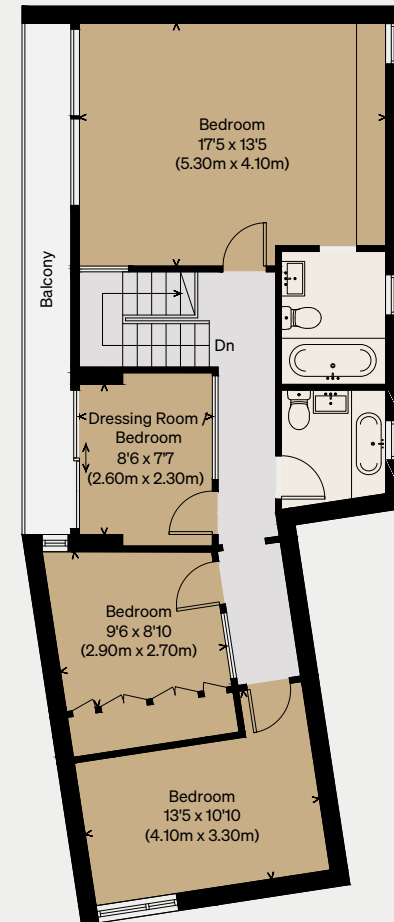

# Jack House

OLD PORTSMOUTH, HAMPSHIRE

Approximate Floor Area = 218.9 sq m / 2356 sq ft

Illustration for identification purposes only,  
measurements are approximate, not to scale

(NOT SHOWN IN ACTUAL LOCATION / ORIENTATION)

GROUND FLOOR

FIRST FLOOR

SECOND FLOOR