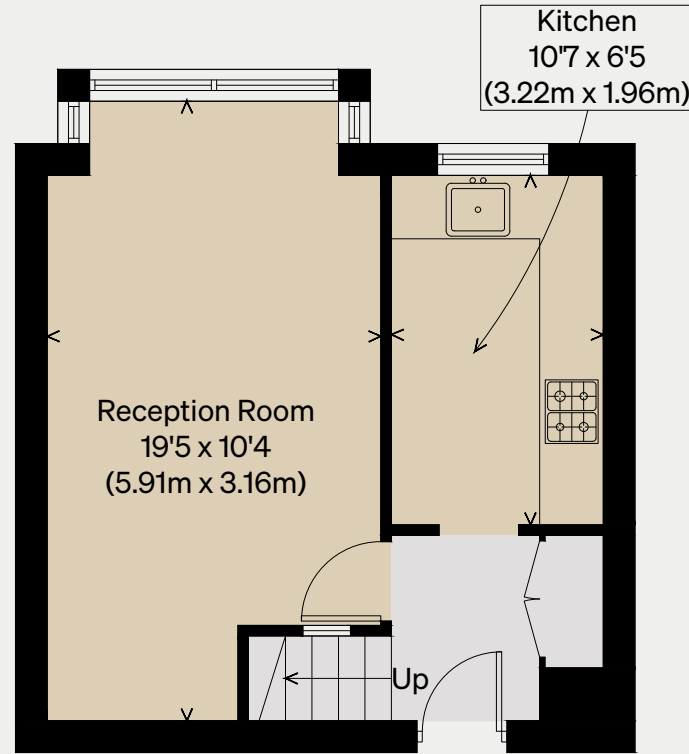

# Heath Court

LONDON E11

Approximate Floor Area = 61.7 sq m / 664 sq ft

Illustration for identification purposes only,  
measurements are approximate, not to scale

SECOND FLOOR

THIRD FLOOR