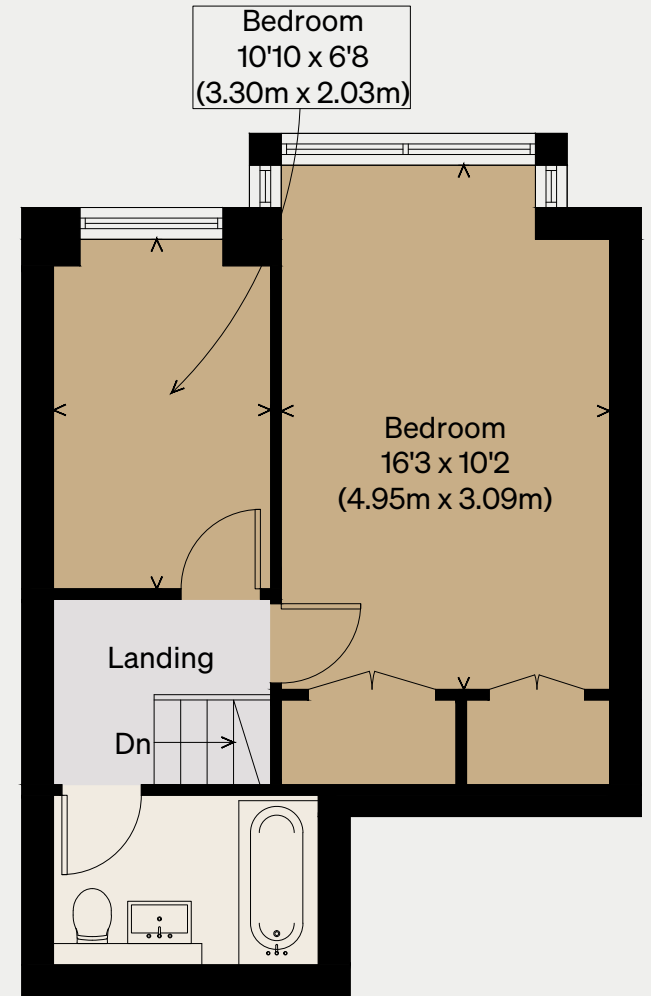

# Heath Court

LONDON E11

Approximate Floor Area = 61.7 sq m / 664 sq ft

Illustration for identification purposes only,  
measurements are approximate, not to scale

SECOND FLOOR

THIRD FLOOR