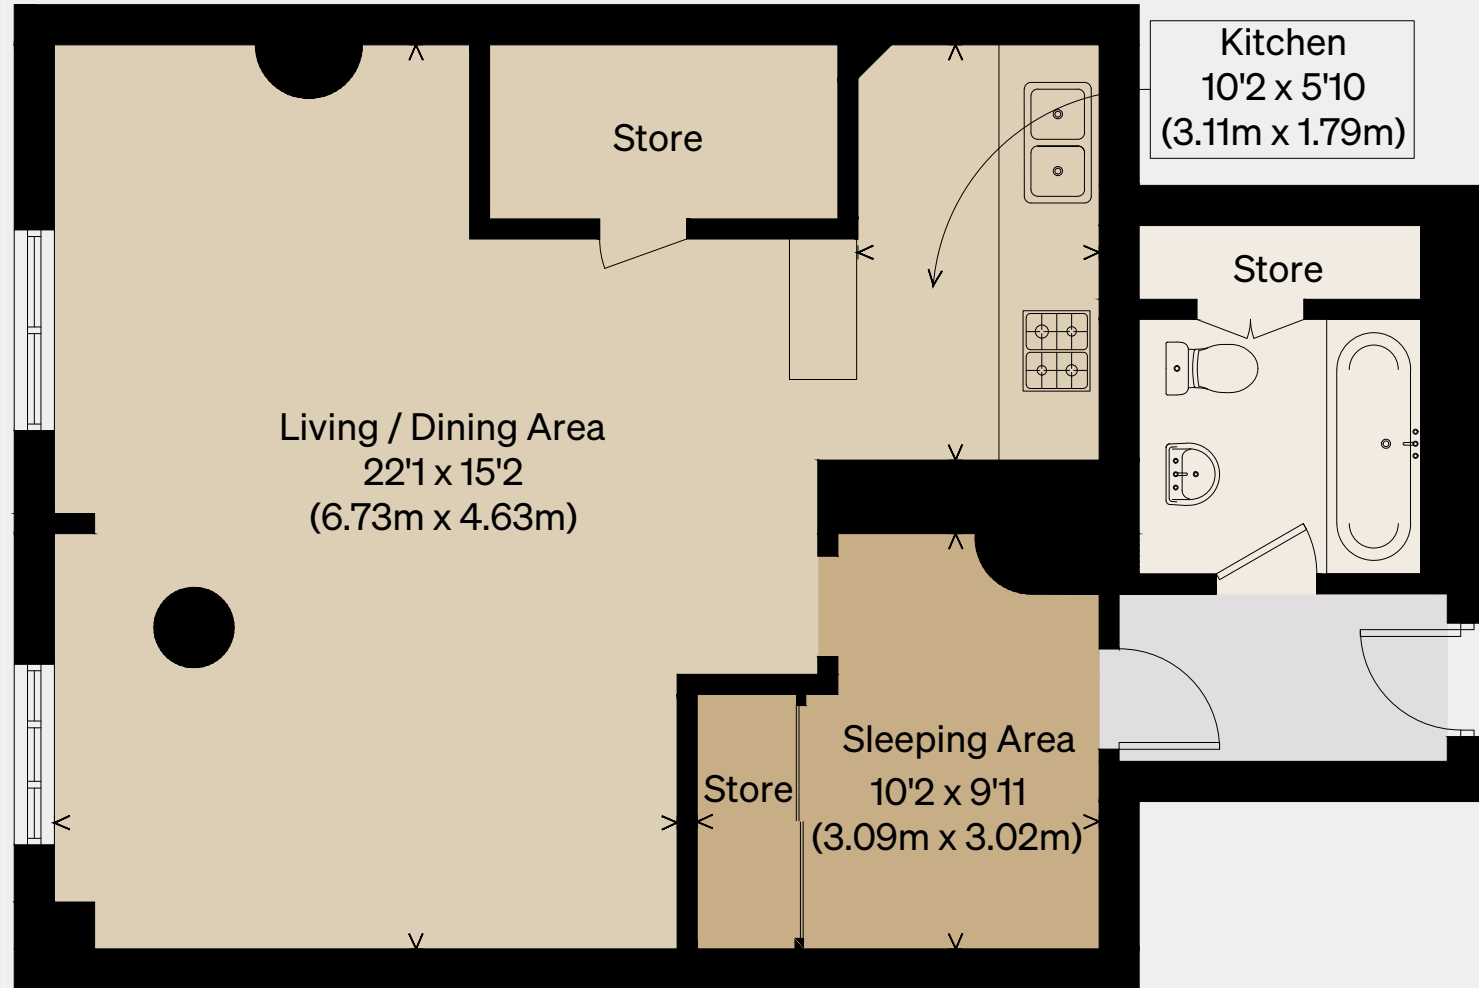

THE MODERN HOUSE

The Ziggurat II

SAFFRON HILL, LONDON EC1

Approximate Floor Area = 62.6 sq m / 674 sq ft

Illustration for identification purposes only,
measurements are approximate, not to scale

FIFTH FLOOR