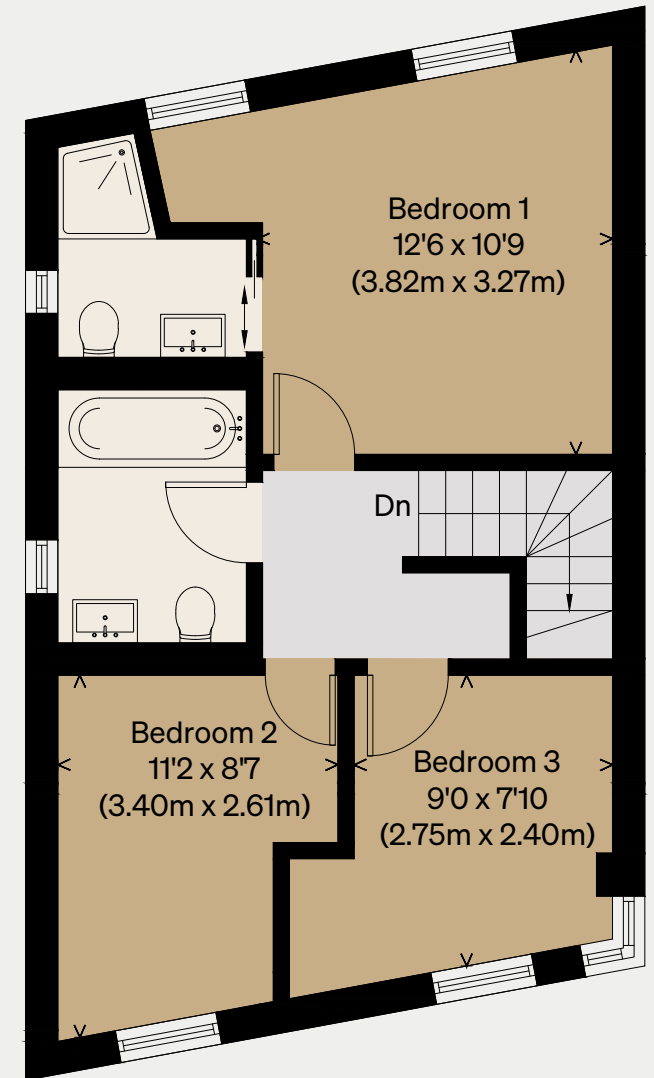

THE MODERN HOUSE

Stables Yard III

LONDON BR3

Approximate Floor Area = 85.8 sq m / 923 sq ft

Illustration for identification purposes only,
measurements are approximate, not to scale

GROUND FLOOR

FIRST FLOOR