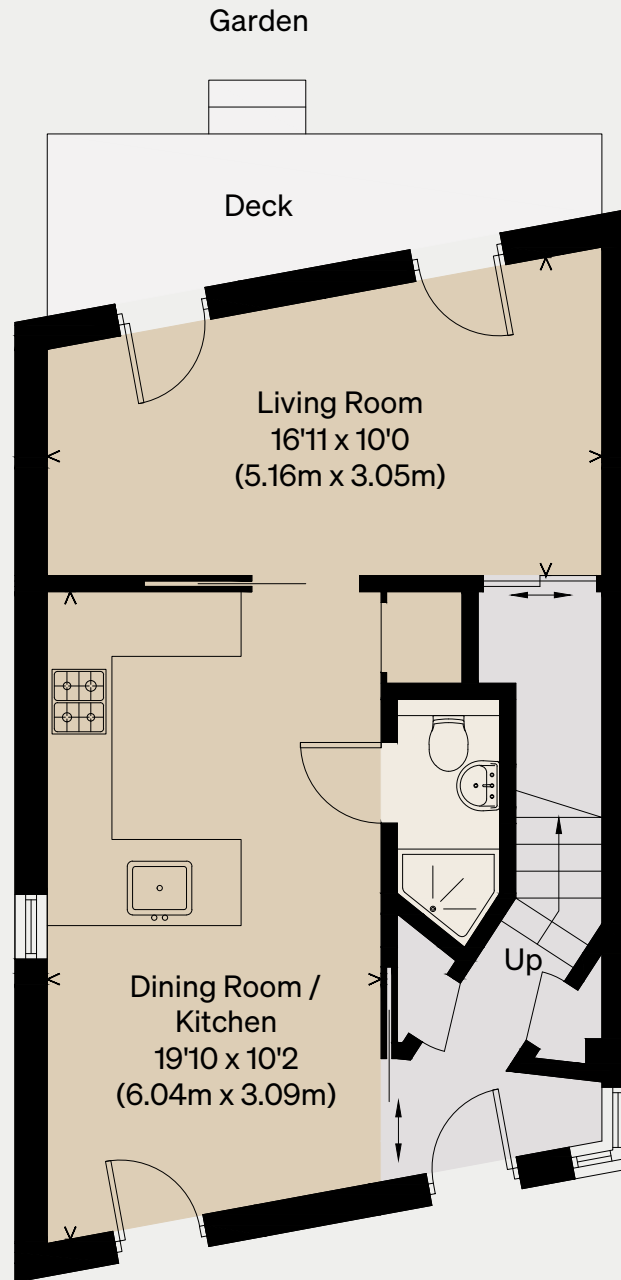

THE MODERN HOUSE

Stables Yard III

LONDON BR3

Approximate Floor Area = 85.8 sq m / 923 sq ft

Illustration for identification purposes only,
measurements are approximate, not to scale

GROUND FLOOR

FIRST FLOOR