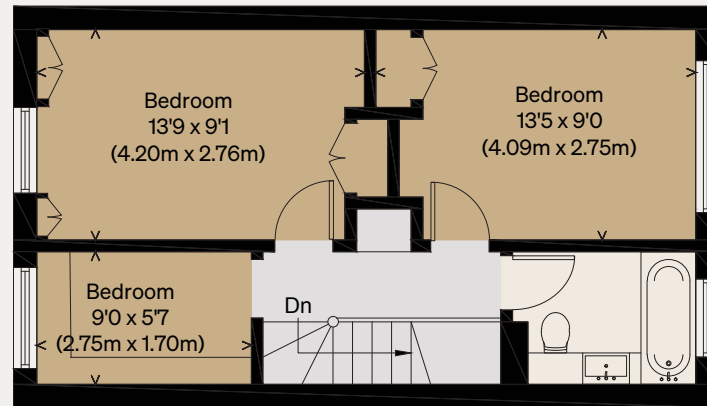

THE MODERN HOUSE

Approximate Floor Area = 76.7 sq m / 826 sq ft

Illustration for identification purposes only,
measurements are approximate, not to scale

Hennel Close

LONDON SE23

FIRST FLOOR

GROUND FLOOR