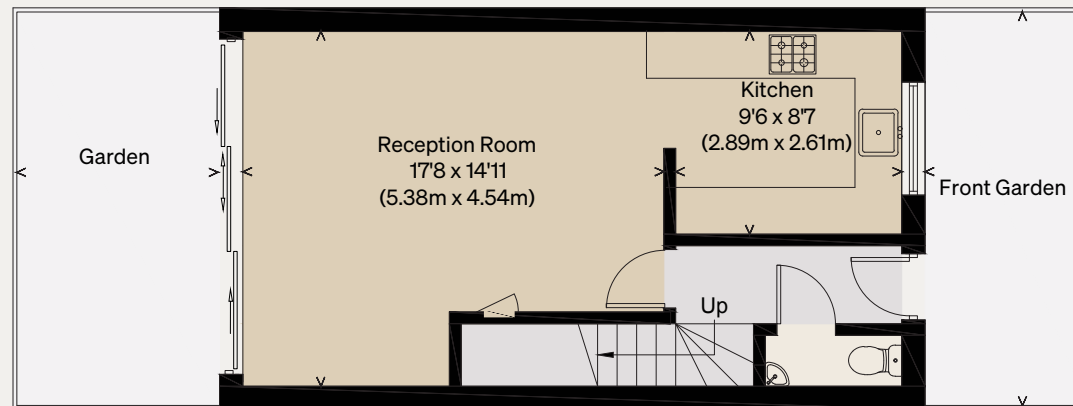

THE MODERN HOUSE

Approximate Floor Area = 76.7 sq m / 826 sq ft

Illustration for identification purposes only,
measurements are approximate, not to scale

Hennel Close

LONDON SE23

FIRST FLOOR

GROUND FLOOR