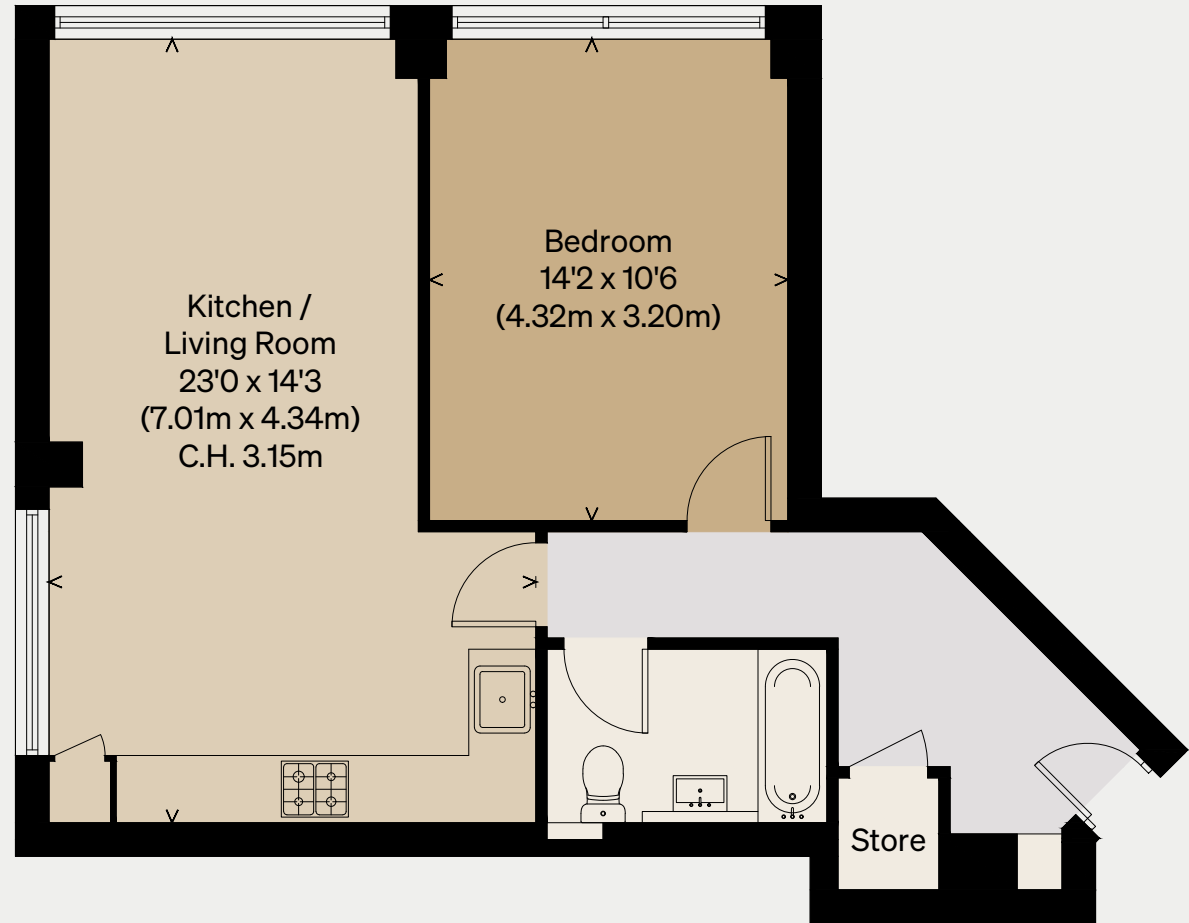

THE MODERN HOUSE

## Grenier Apartments

LONDON SE15

Approximate Floor Area = 53.6 sq m / 577 sq ft

Illustration for identification purposes only,  
measurements are approximate, not to scale

Ground Floor