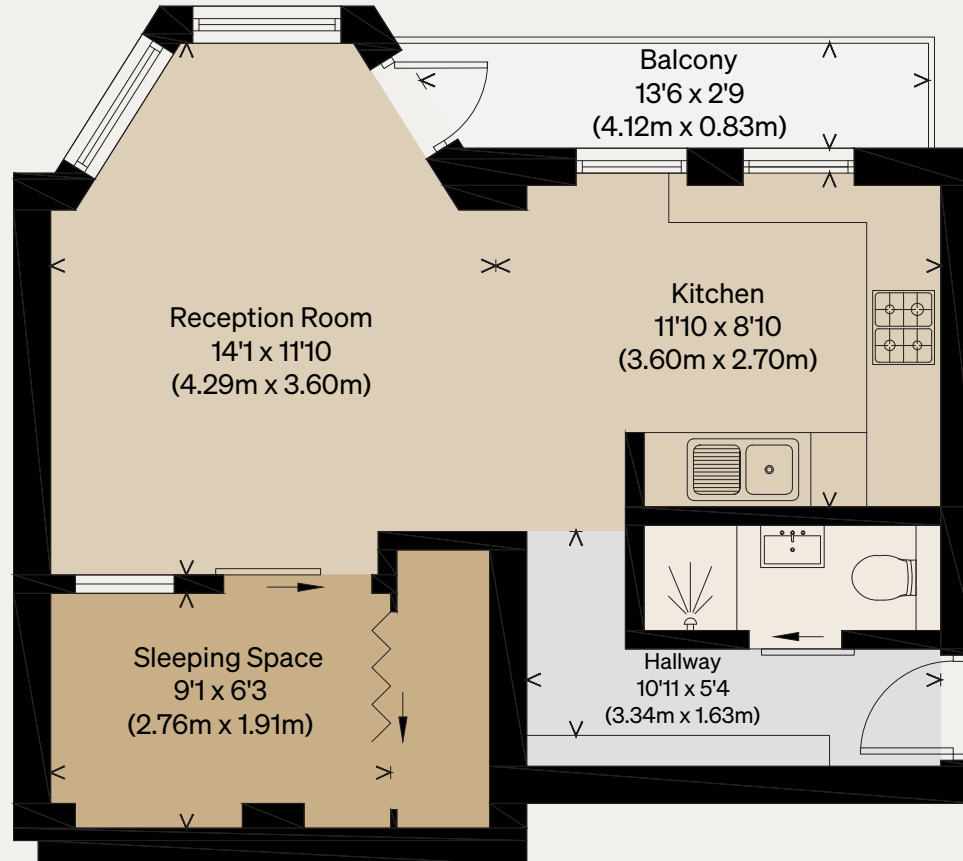

THE MODERN HOUSE

Approximate Floor Area = 38 sq m / 409 sq ft

Trinity Court

LONDON WC1X

Illustration for identification purposes only,
measurements are approximate, not to scale

EIGHTH FLOOR