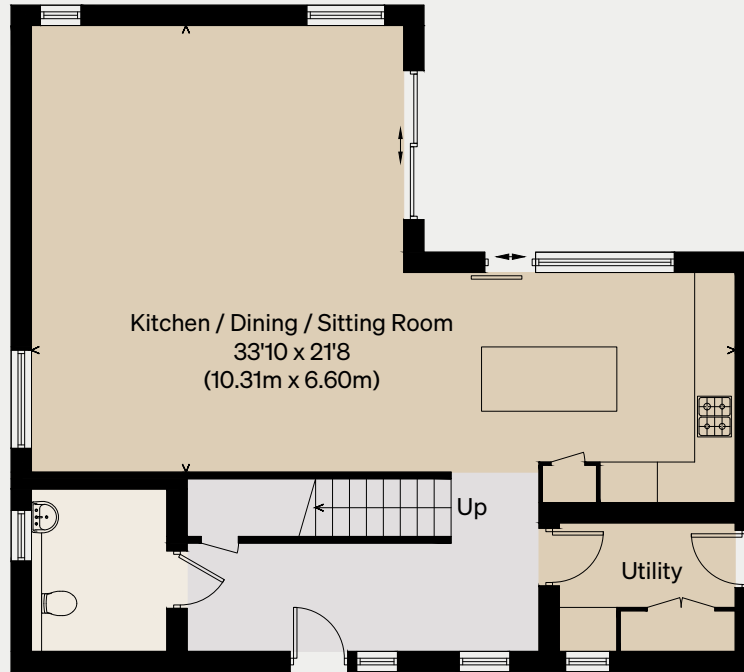

THE MODERN HOUSE

Sheephouse Drive

BRUTON, SOMERSET

Approximate Floor Area = 162.3 sq m / 1747 sq ft

Illustration for identification purposes only,
measurements are approximate, not to scale

GROUND FLOOR

FIRST FLOOR