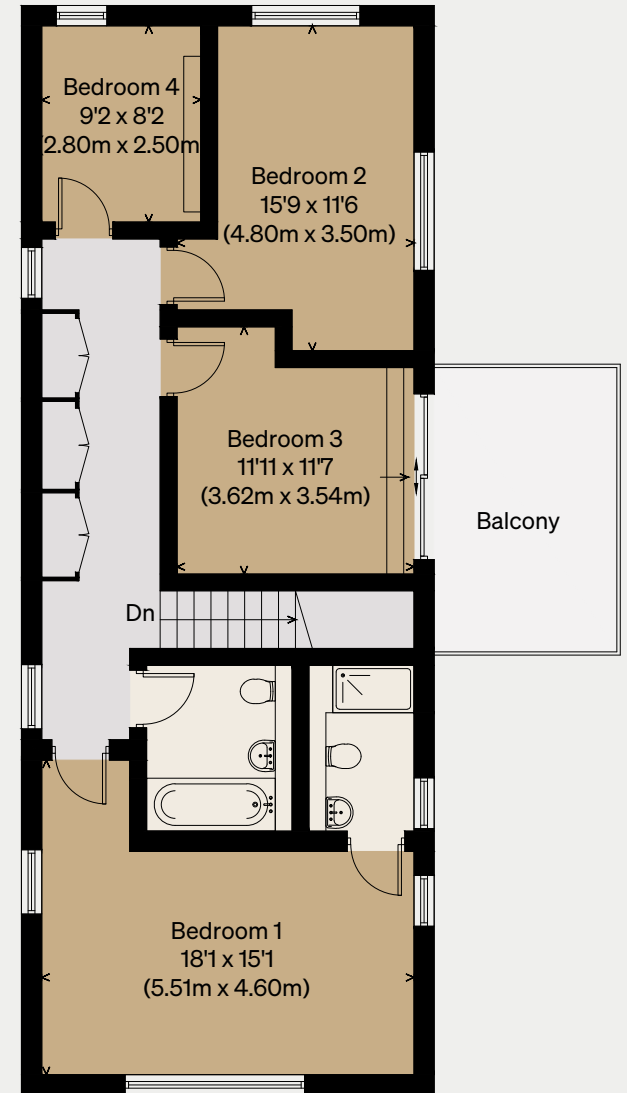

THE MODERN HOUSE

Sheephouse Drive

BRUTON, SOMERSET

Approximate Floor Area = 162.3 sq m / 1747 sq ft

Illustration for identification purposes only,
measurements are approximate, not to scale

GROUND FLOOR

FIRST FLOOR