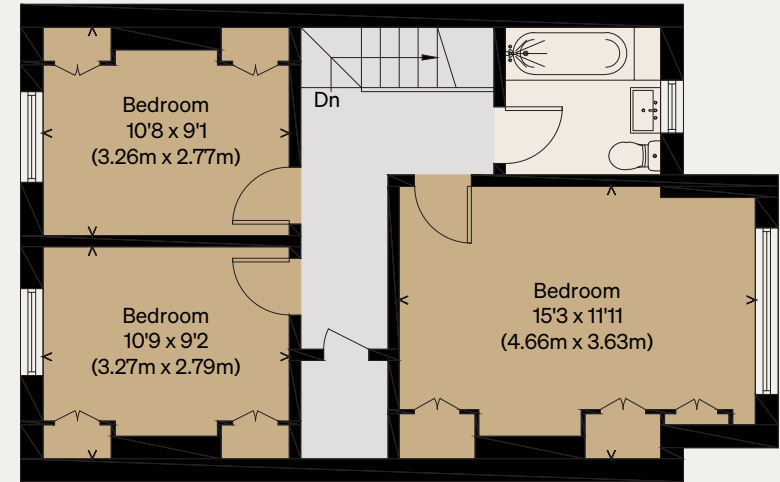

THE MODERN HOUSE

Approximate Floor Area = 115.0 sq m / 1238 sq ft

Tottenham Road

LONDON N13

Illustration for identification purposes only,
measurements are approximate, not to scale

GROUND FLOOR

FIRST FLOOR