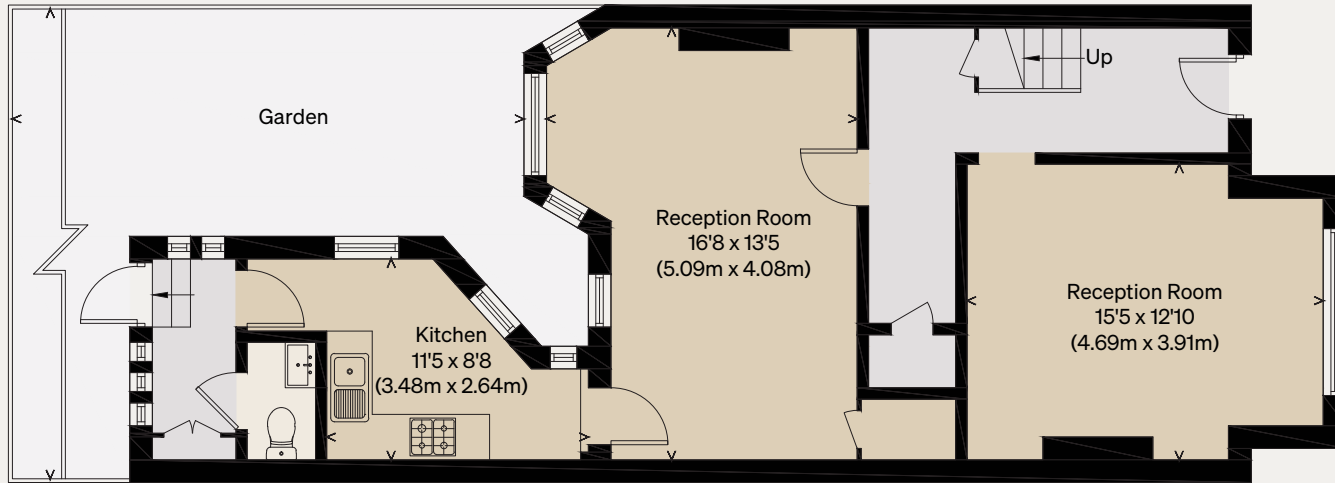

THE MODERN HOUSE

Approximate Floor Area = 115.0 sq m / 1238 sq ft

Tottenham Road

LONDON N13

Illustration for identification purposes only,
measurements are approximate, not to scale

GROUND FLOOR

FIRST FLOOR