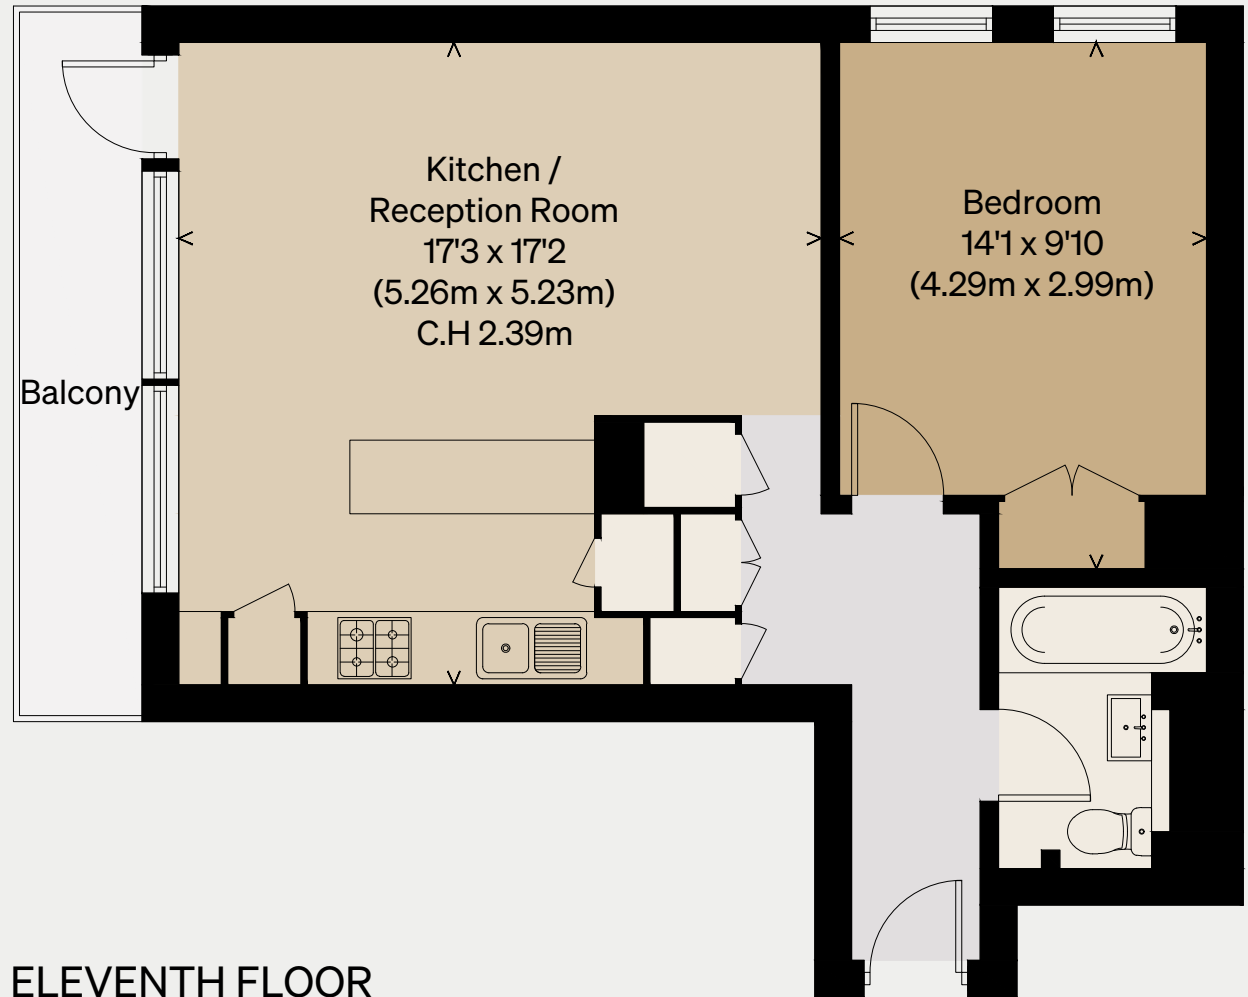

THE MODERN HOUSE

## Luxborough Tower

LONDON W1U

Approximate Floor Area = 49.1 sq m / 528 sq ft

Illustration for identification purposes only,  
measurements are approximate, not to scale

ELEVENTH FLOOR