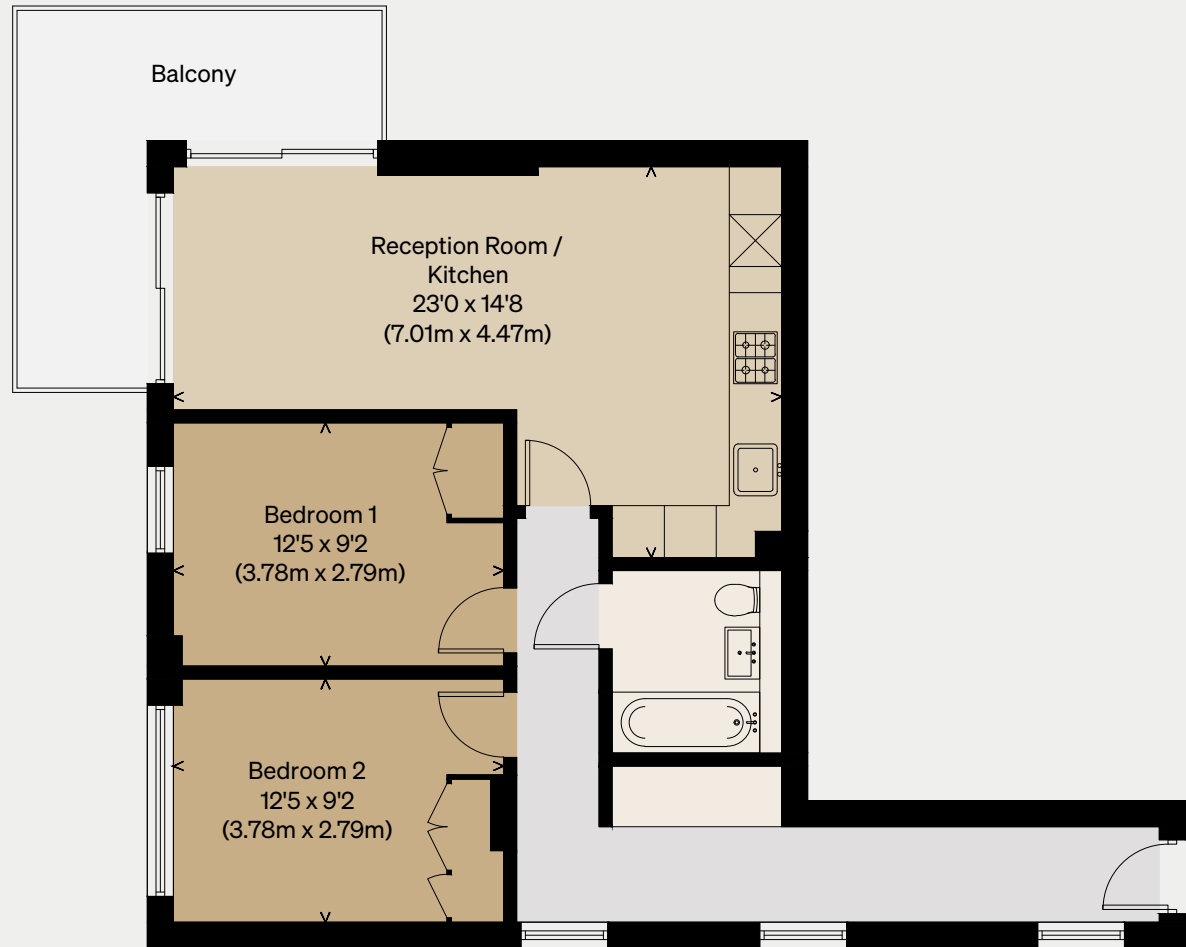

## Larden Hall Apartments

LONDON W3

Approximate Floor Area = 66.0 sq m / 710 sq ft

Illustration for identification purposes only,  
measurements are approximate, not to scale

FIRST FLOOR