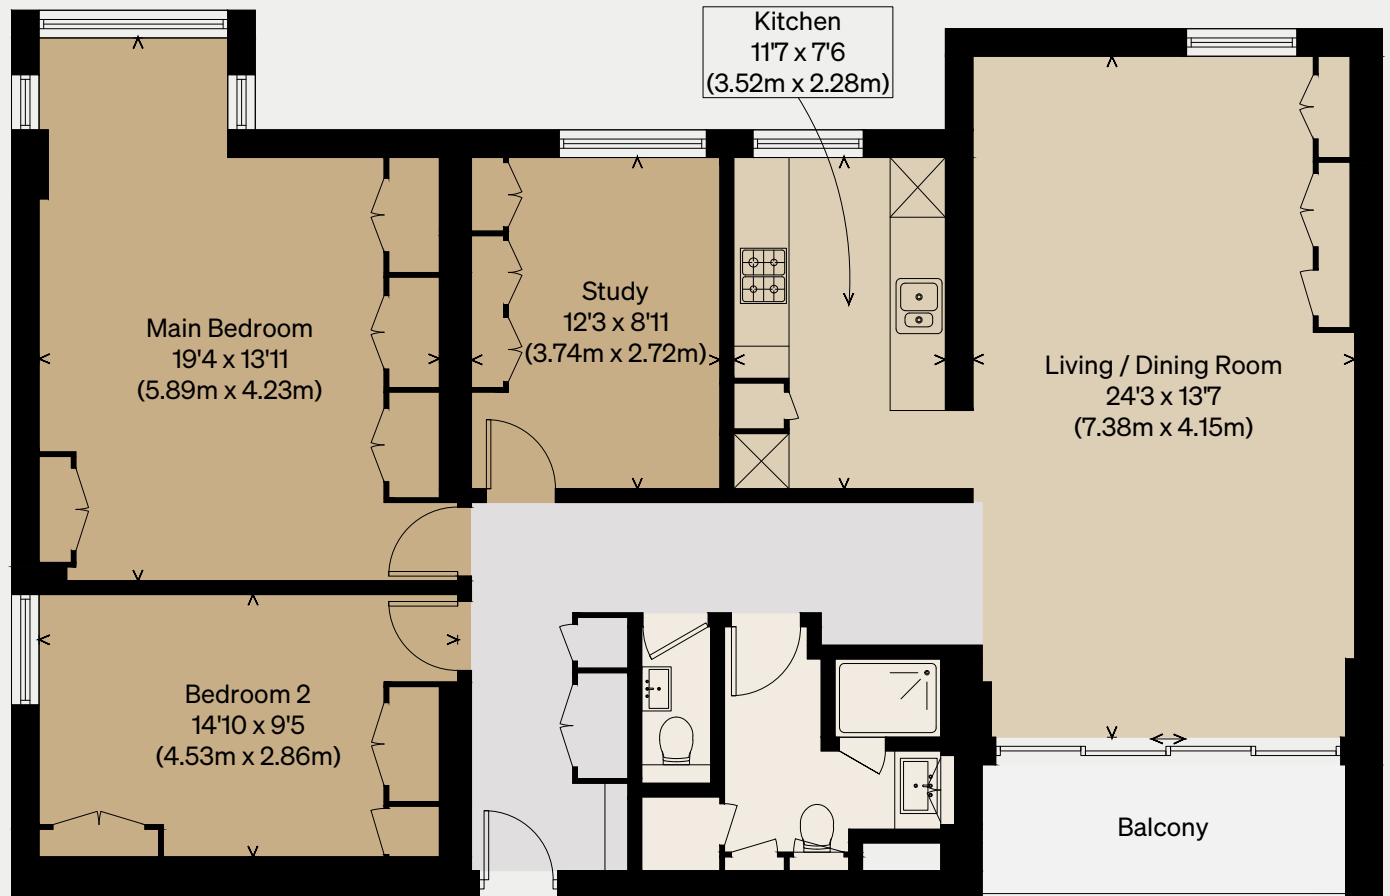

THE MODERN HOUSE

Valiant House

VICARAGE CRESCENT, LONDON SW11

Approximate Floor Area = 110.8 sq m / 1193 sq ft

Illustration for identification purposes only,
measurements are approximate, not to scale

FIRST FLOOR