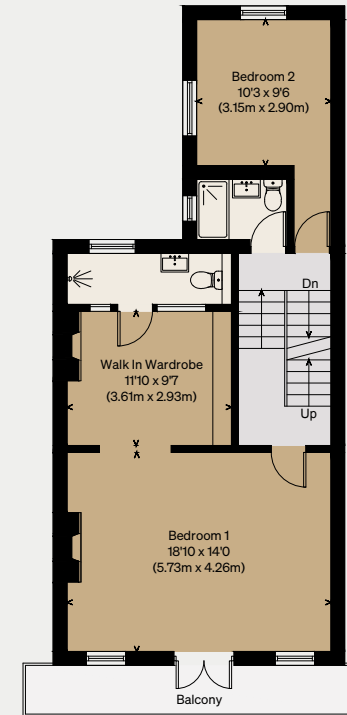

THE MODERN HOUSE

Sea View Terrace

MARGATE, KENT

Approximate Floor Area = 274.9 sq m / 2959 sq ft

Illustration for identification purposes only,
measurements are approximate, not to scale

LOWER GROUND FLOOR

RAISED GROUND FLOOR

FIRST FLOOR

SECOND FLOOR