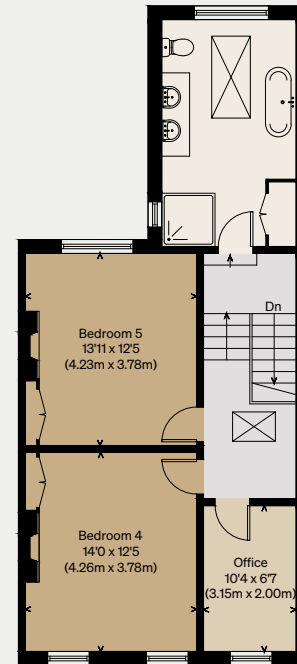

THE MODERN HOUSE

Sea View Terrace

MARGATE, KENT

Approximate Floor Area = 274.9 sq m / 2959 sq ft

Illustration for identification purposes only,
measurements are approximate, not to scale

LOWER GROUND FLOOR

RAISED GROUND FLOOR

FIRST FLOOR

SECOND FLOOR