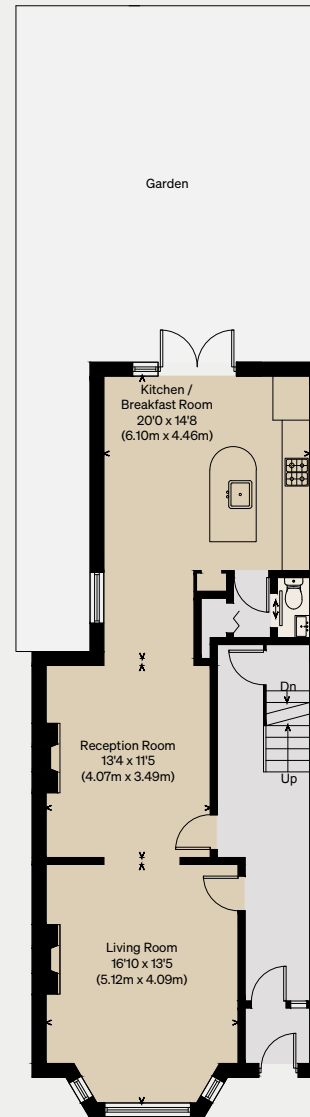

THE MODERN HOUSE

Sea View Terrace

MARGATE, KENT

Approximate Floor Area = 274.9 sq m / 2959 sq ft

Illustration for identification purposes only,
measurements are approximate, not to scale

LOWER GROUND FLOOR

RAISED GROUND FLOOR

FIRST FLOOR

SECOND FLOOR