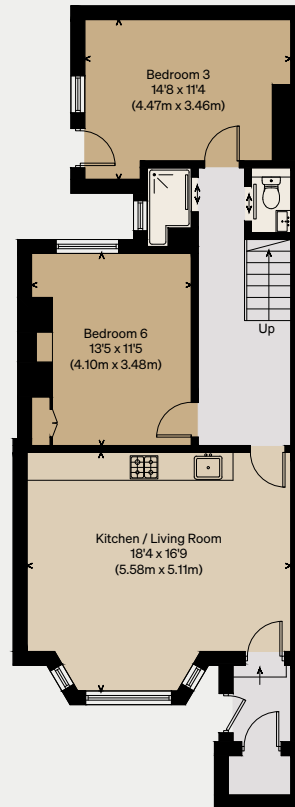

THE MODERN HOUSE

Sea View Terrace

MARGATE, KENT

Approximate Floor Area = 274.9 sq m / 2959 sq ft

Illustration for identification purposes only,
measurements are approximate, not to scale

LOWER GROUND FLOOR

RAISED GROUND FLOOR

FIRST FLOOR

SECOND FLOOR