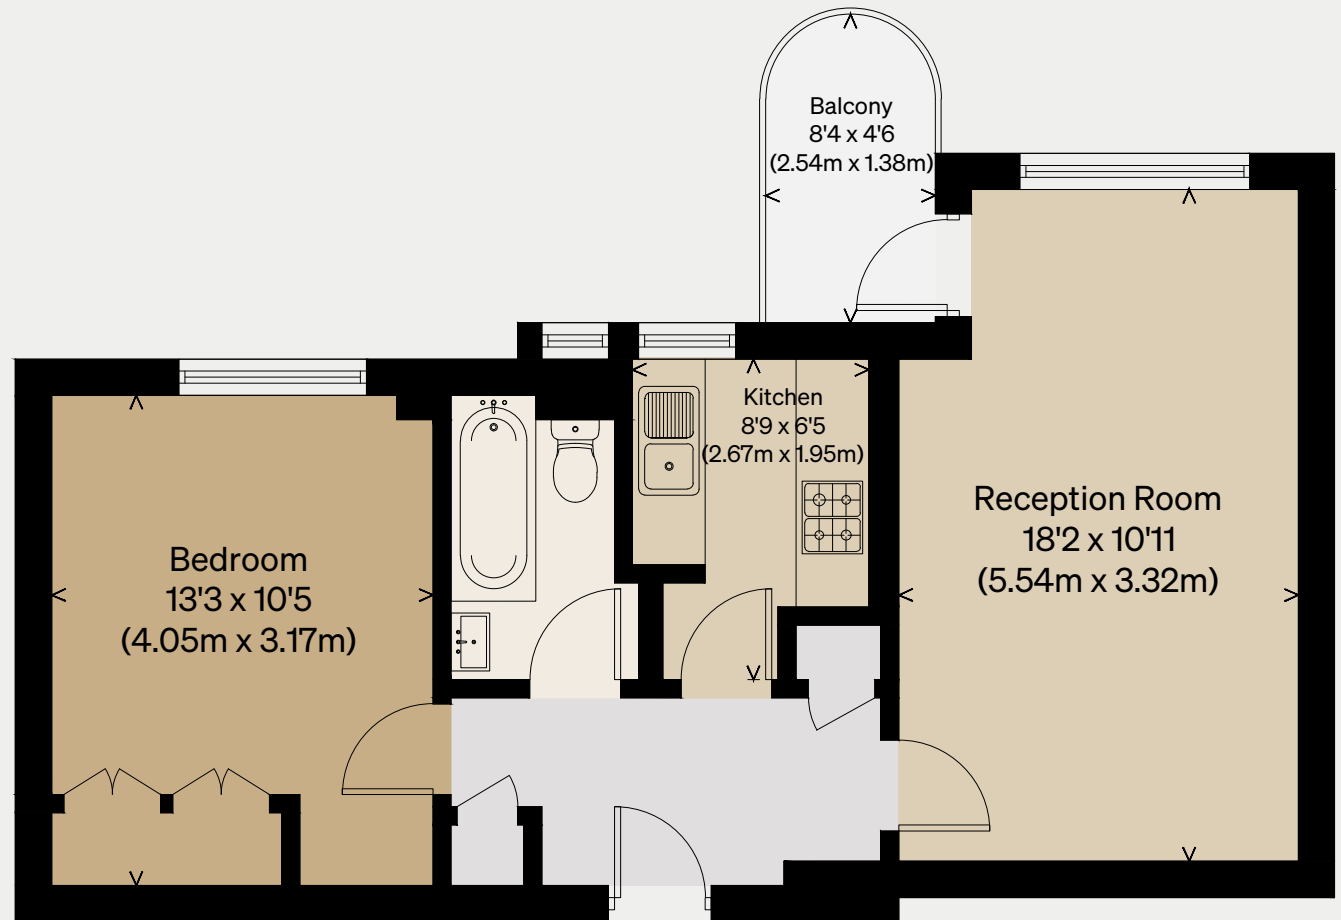

## Christchurch House

LONDON SW2

Approximate Floor Area = 45.8 sq m / 493 sq ft

Illustration for identification purposes only,  
measurements are approximate, not to scale

FIRST FLOOR