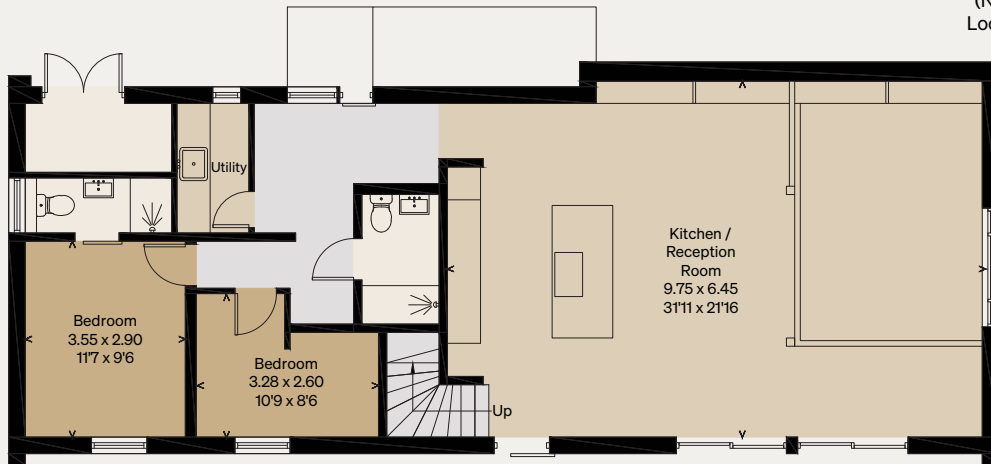

THE MODERN HOUSE

Approximate Floor Area = 172.3 sq m / 1855 sq ft

Studio = 14.9 sq m / 160 sq ft

Total = 187.2 sq m / 2015 sq ft

Doune Cottage

GARELOCHHEAD, ARGYLL AND BUTE

Illustration for identification purposes only,
measurements are approximate, not to scale

(Not Shown In Actual
Location / Orientation)

GROUND FLOOR

FIRST FLOOR