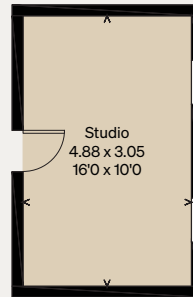

THE MODERN HOUSE

Approximate Floor Area = 172.3 sq m / 1855 sq ft

Studio = 14.9 sq m / 160 sq ft

Total = 187.2 sq m / 2015 sq ft

Doune Cottage

GARELOCHHEAD, ARGYLL AND BUTE

Illustration for identification purposes only,
measurements are approximate, not to scale

(Not Shown In Actual
Location / Orientation)

GROUND FLOOR

FIRST FLOOR