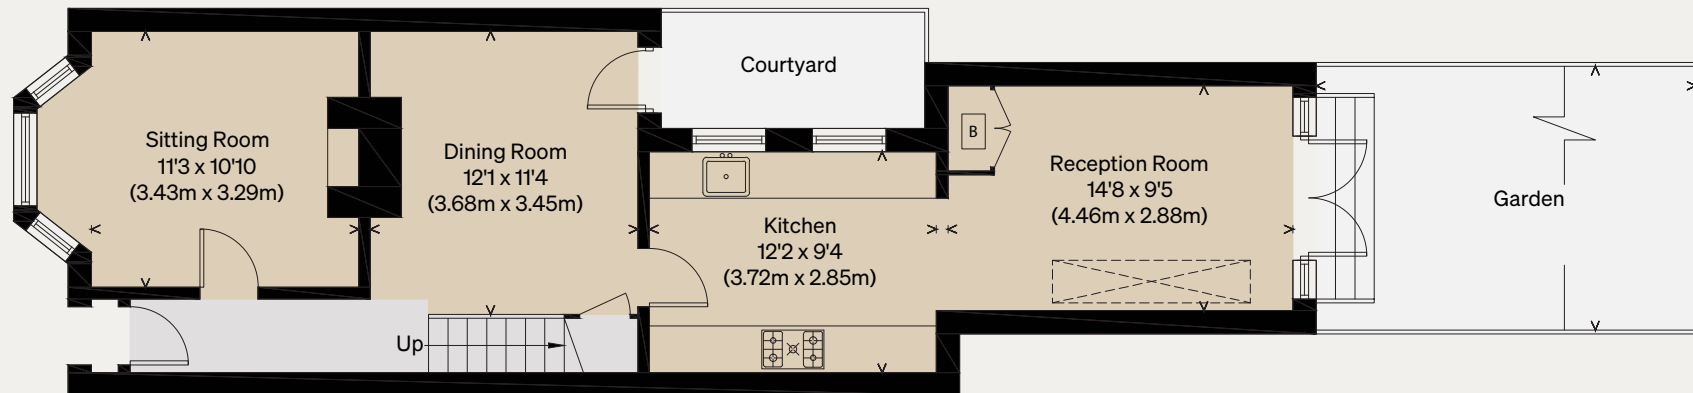

THE MODERN HOUSE

Approximate Floor Area = 130.2 sq m / 1401 sq ft

Blenheim Road

Illustration for identification purposes only,
measurements are approximate, not to scale

DEAL, KENT

FIRST FLOOR

SECOND FLOOR

GROUND FLOOR