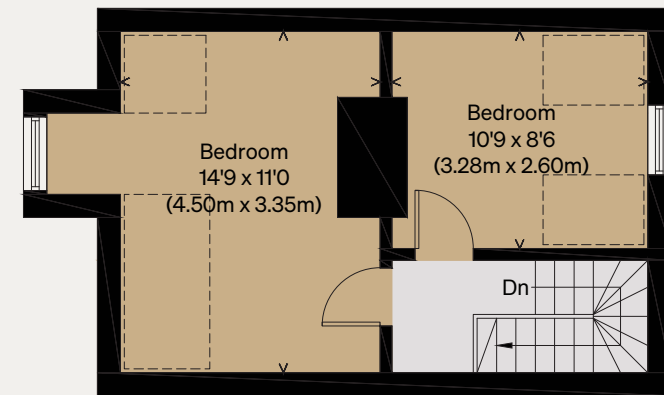

THE MODERN HOUSE

Approximate Floor Area = 130.2 sq m / 1401 sq ft

Blenheim Road

Illustration for identification purposes only,
measurements are approximate, not to scale

DEAL, KENT

FIRST FLOOR

SECOND FLOOR

GROUND FLOOR