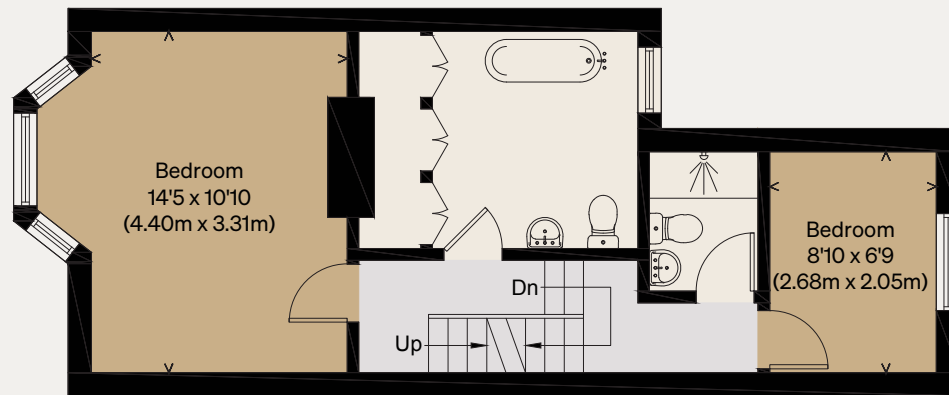

THE MODERN HOUSE

Approximate Floor Area = 130.2 sq m / 1401 sq ft

Blenheim Road

Illustration for identification purposes only,
measurements are approximate, not to scale

DEAL, KENT

FIRST FLOOR

SECOND FLOOR

GROUND FLOOR