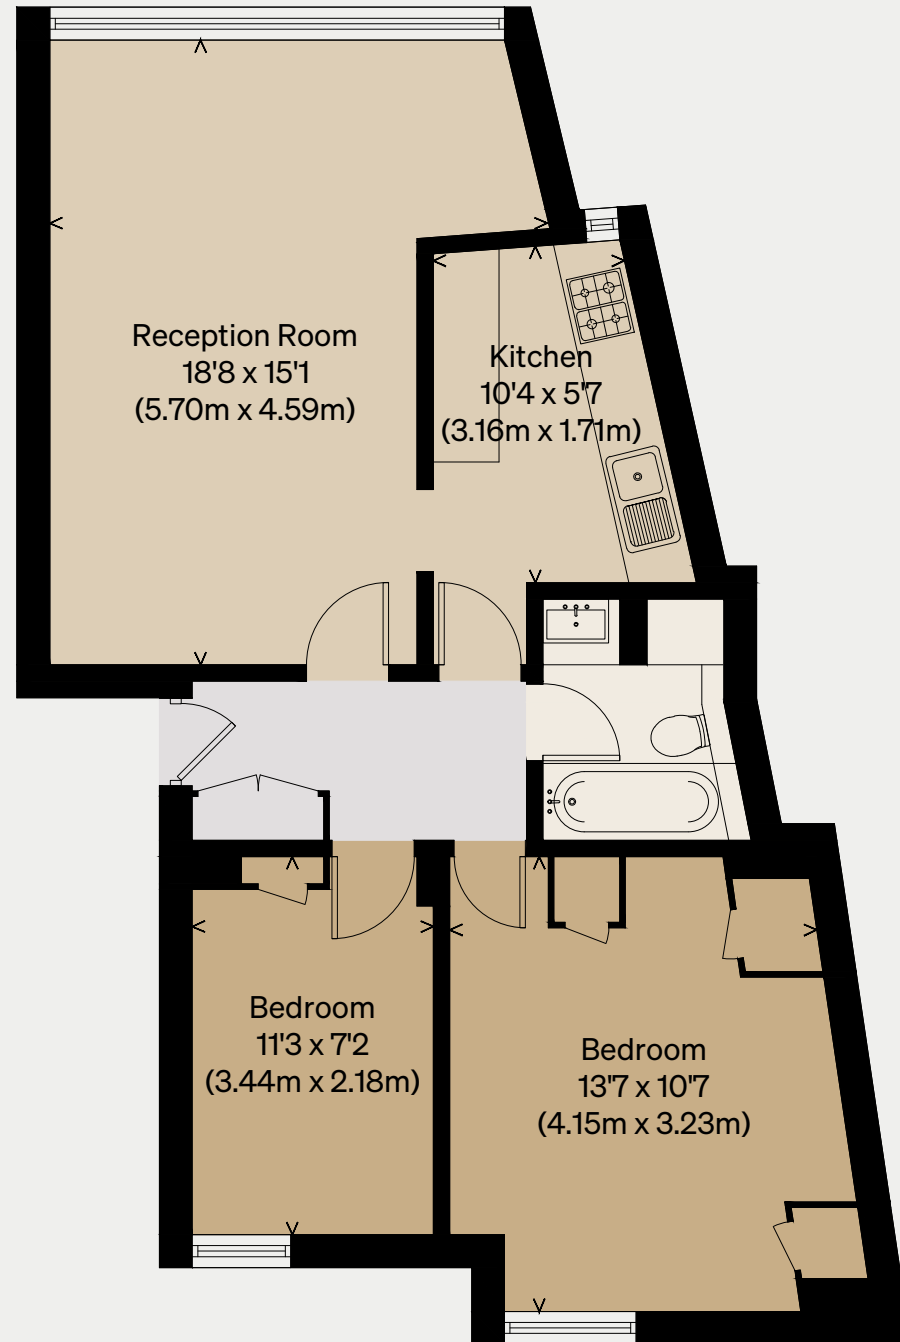

THE MODERN HOUSE

Hyde Vale

LONDON SE10

Approximate Floor Area = 61.2 sq m / 659 sq ft

Illustration for identification purposes only,
measurements are approximate, not to scale

THIRD FLOOR