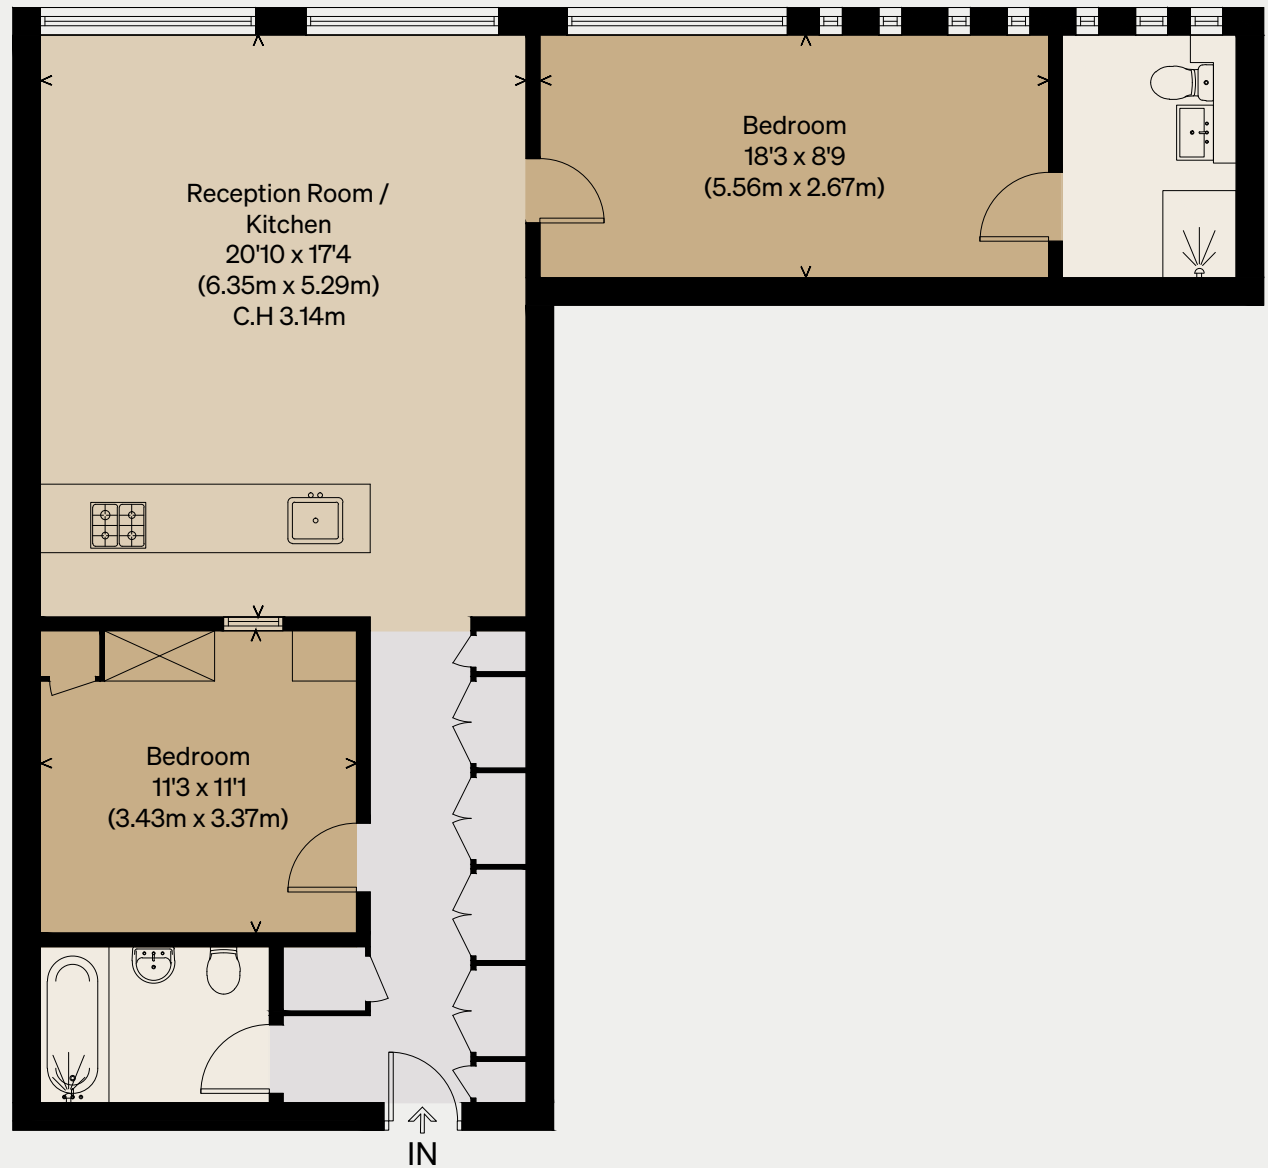

THE MODERN HOUSE

Tudor Road VI

LONDON E9

Approximate Floor Area = 82.2 sq m / 885 sq ft

Illustration for identification purposes only,
measurements are approximate, not to scale

FIRST FLOOR