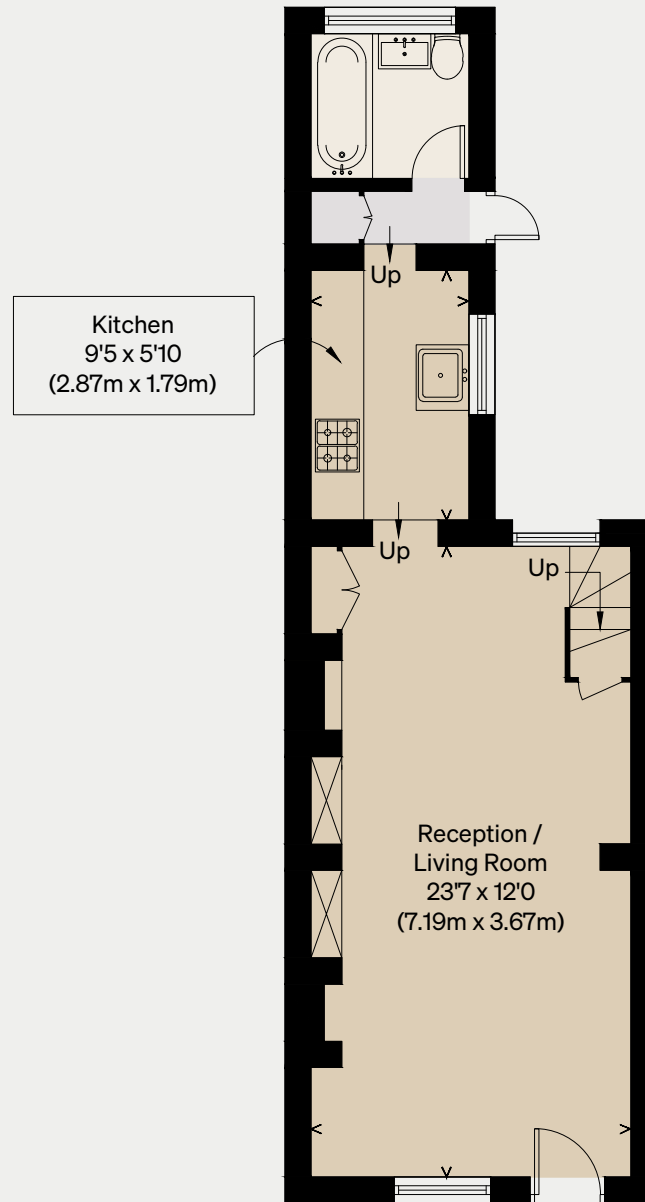

# Manor Road

LONDON IG7

Approximate Floor Area = 63.1 sq m / 679 sq ft

Illustration for identification purposes only,  
measurements are approximate, not to scale

GROUND FLOOR

FIRST FLOOR