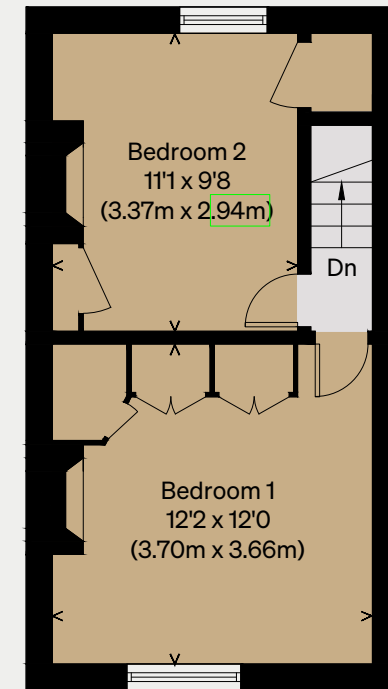

# Manor Road

LONDON IG7

Approximate Floor Area = 63.1 sq m / 679 sq ft

Illustration for identification purposes only,  
measurements are approximate, not to scale

GROUND FLOOR

FIRST FLOOR