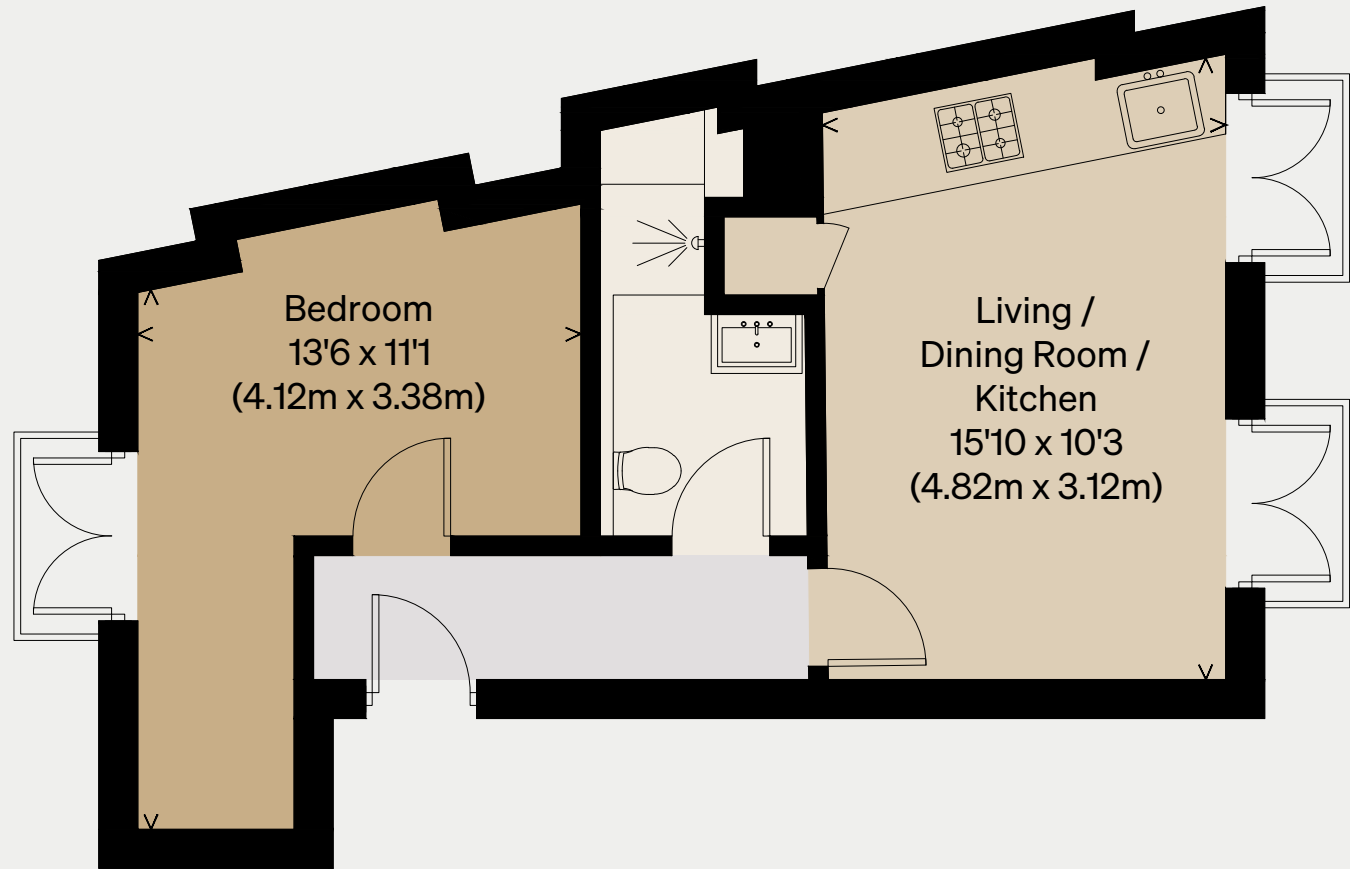

THE MODERN HOUSE

Mare Street

LONDON E8

Approximate Floor Area = 35.1 sq m / 378 sq ft

Illustration for identification purposes only,
measurements are approximate, not to scale

FIRST FLOOR