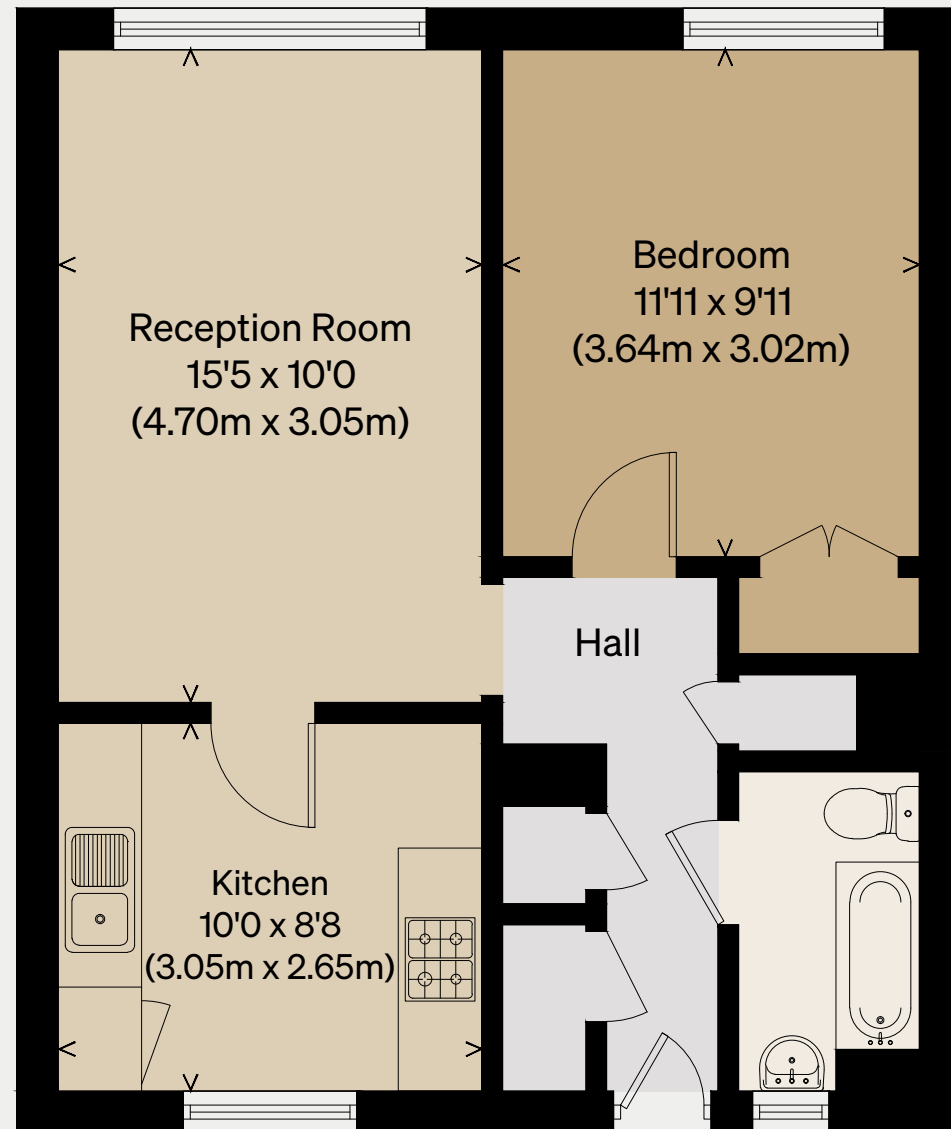

THE MODERN HOUSE

St Helier Court

DE BEAUVOIR ESTATE, LONDON N1

Approximate Floor Area = 46.0 sq m / 495 sq ft

Illustration for identification purposes only,
measurements are approximate, not to scale

SECOND FLOOR