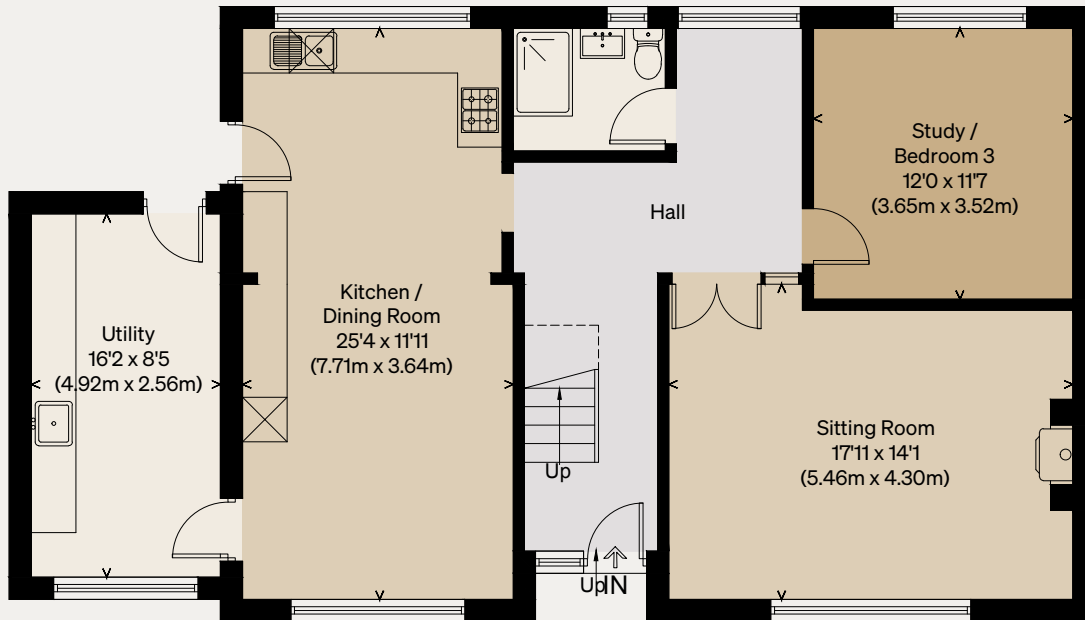

# Bullocks Farm Lane

WHEELER END, BUCKINGHAMSHIRE

Illustration for identification purposes only,  
measurements are approximate, not to scale

GROUND FLOOR

[ ] = Reduced head height below 1.5m

FIRST FLOOR