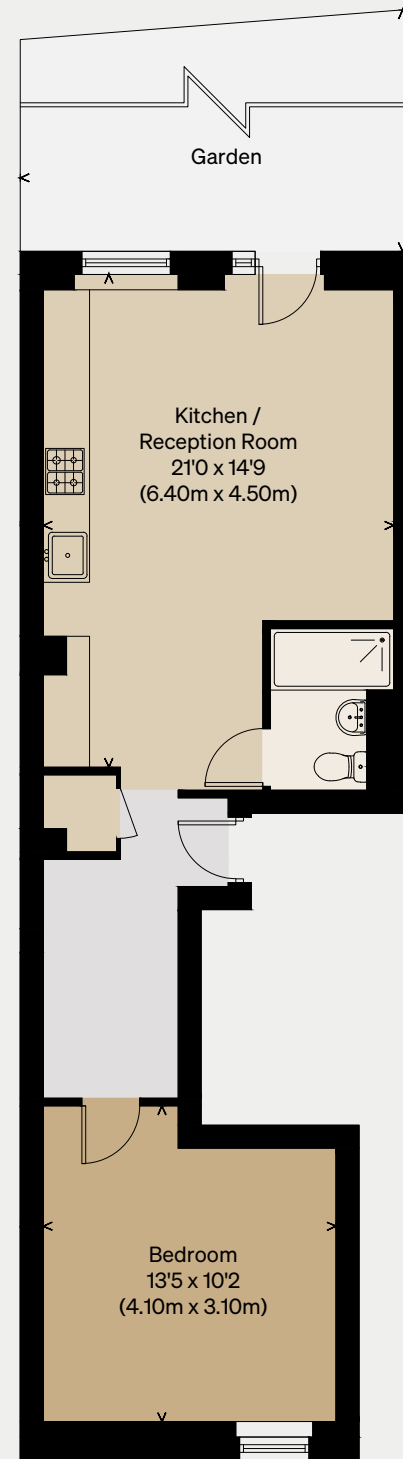

# Napier Grove

LONDON N1

Approximate Floor Area = 53.1 sq m / 571 sq ft

Illustration for identification purposes only,  
measurements are approximate, not to scale

GROUND FLOOR