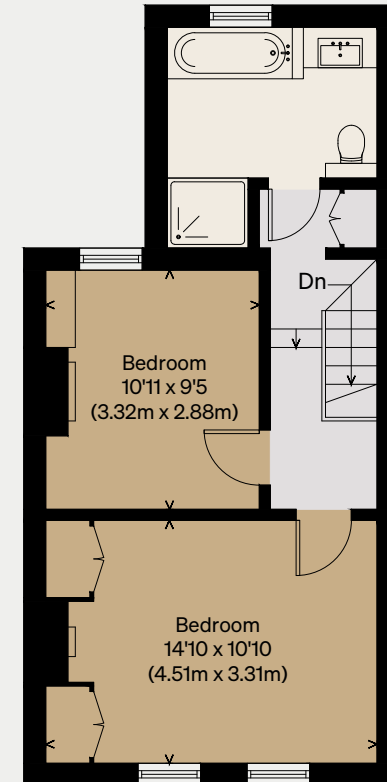

THE MODERN HOUSE

Mona Road

LONDON SE15

Approximate Floor Area = 92.6 sq m / 997 sq ft

Illustration for identification purposes only,
measurements are approximate, not to scale

GROUND FLOOR

FIRST FLOOR