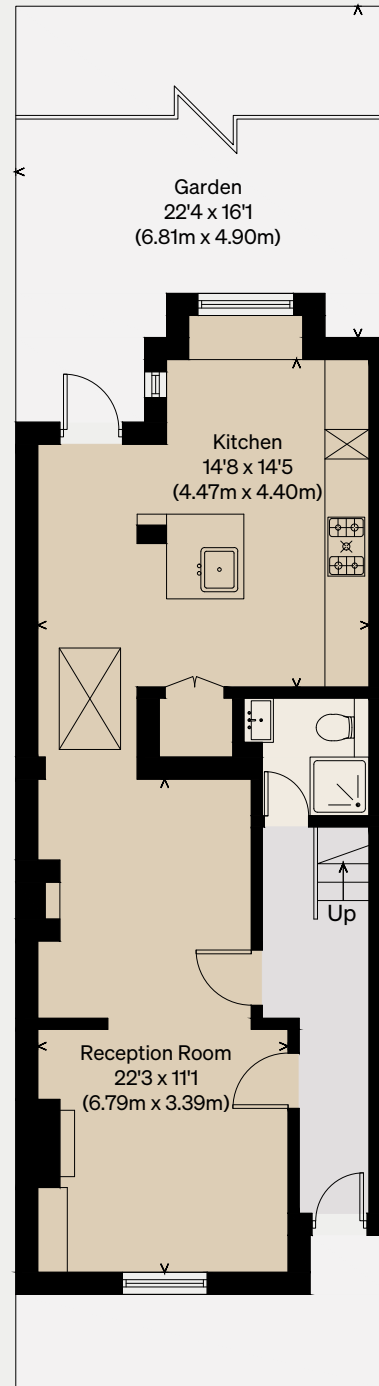

THE MODERN HOUSE

Mona Road

LONDON SE15

Approximate Floor Area = 92.6 sq m / 997 sq ft

Illustration for identification purposes only,
measurements are approximate, not to scale

GROUND FLOOR

FIRST FLOOR