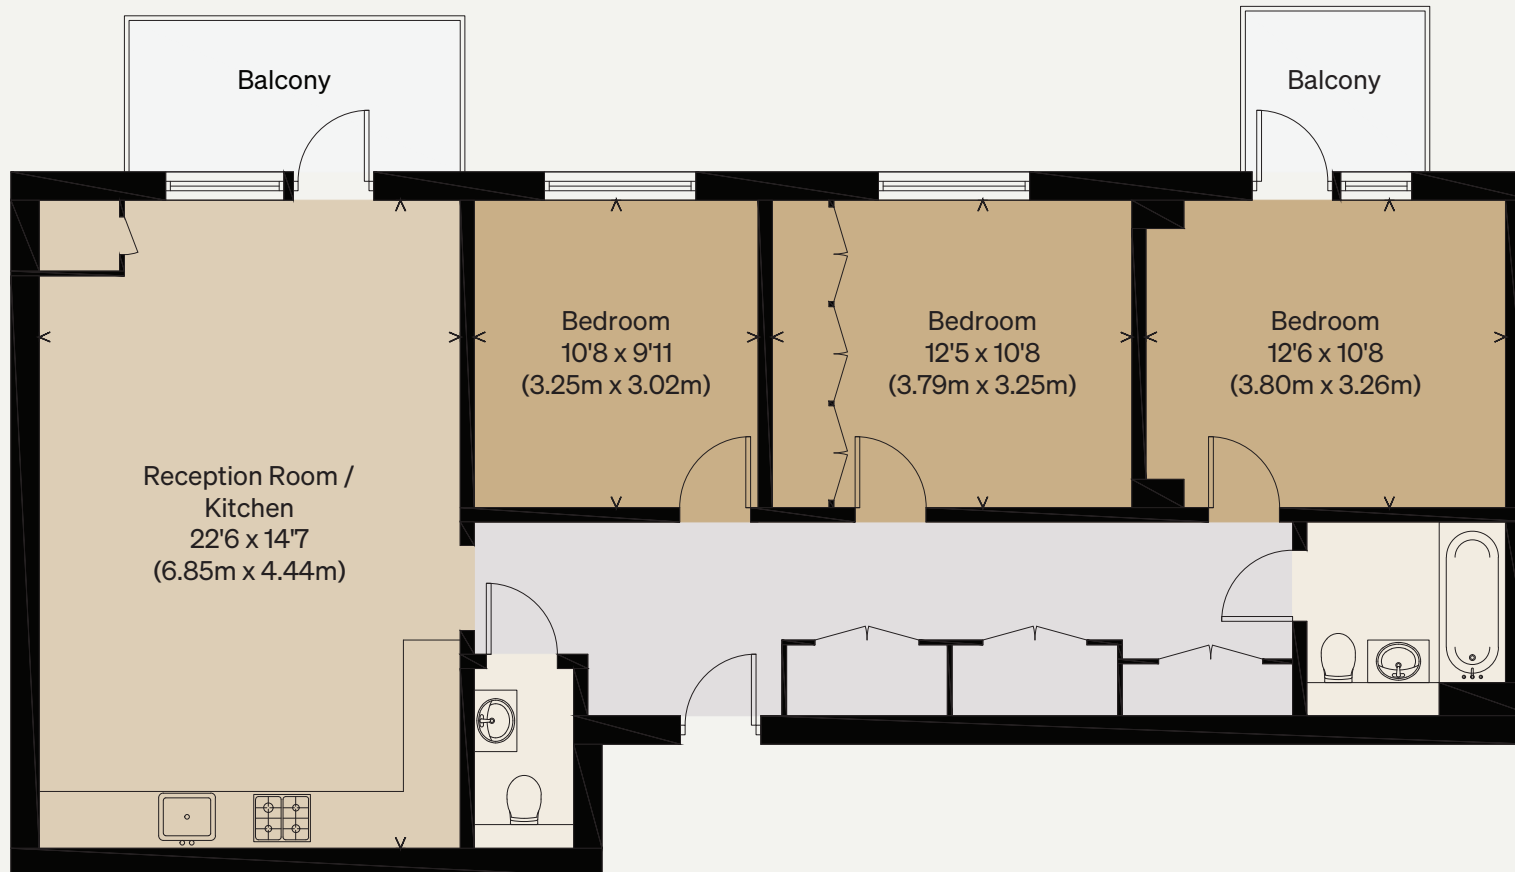

THE MODERN HOUSE

Approximate Floor Area = 92.81 sq m / 999 sq ft

# Fresco House

SOUTHAMPTON WAY, LONDON SE5

Illustration for identification purposes only,  
measurements are approximate, not to scale

SECOND FLOOR