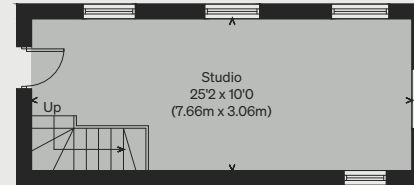

INIGO

PROPERTY NAME

Eagle House

LOCATION

Lyme Regis, Dorset

Approximate Floor Area = 249.1 sq m / 2682 sq ft

Outbuilding = 75 sq m / 808 sq ft

Total == 324.1 sq m / 3490 sq ft

GROUND FLOOR

OUTBUILDING FIRST FLOOR
(NOT SHOWN IN ACTUAL LOCATION / ORIENTATION)

OUTBUILDING GROUND FLOOR
(NOT SHOWN IN ACTUAL LOCATION / ORIENTATION)

OUTBUILDING LOWER GROUND FLOOR
(NOT SHOWN IN ACTUAL LOCATION / ORIENTATION)

FIRST FLOOR

SECOND FLOOR

*Illustration for identification purposes only,
measurements are approximate, not to scale*