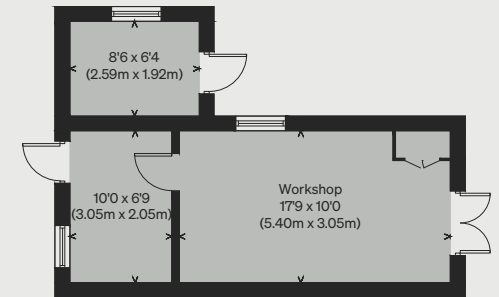

INIGO

PROPERTY NAME

Eagle House

LOCATION

Lyme Regis, Dorset

Approximate Floor Area = 249.1 sq m / 2682 sq ft

Outbuilding = 75 sq m / 808 sq ft

Total == 324.1 sq m / 3490 sq ft

GROUND FLOOR

OUTBUILDING FIRST FLOOR
(NOT SHOWN IN ACTUAL LOCATION / ORIENTATION)

OUTBUILDING GROUND FLOOR
(NOT SHOWN IN ACTUAL LOCATION / ORIENTATION)

OUTBUILDING LOWER GROUND FLOOR
(NOT SHOWN IN ACTUAL LOCATION / ORIENTATION)

FIRST FLOOR

SECOND FLOOR

*Illustration for identification purposes only,
measurements are approximate, not to scale*