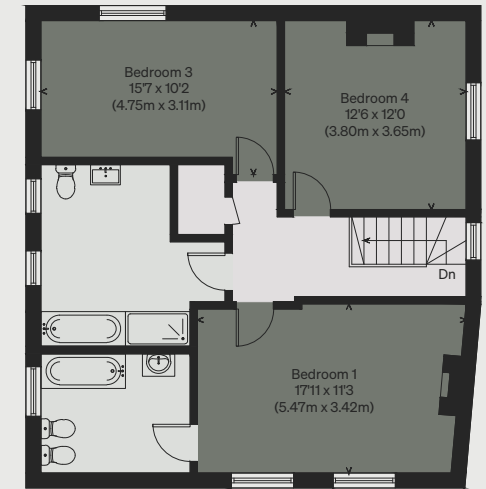

INIGO

PROPERTY NAME

Eagle House

LOCATION

Lyme Regis, Dorset

Approximate Floor Area = 249.1 sq m / 2682 sq ft

Outbuilding = 75 sq m / 808 sq ft

Total == 324.1 sq m / 3490 sq ft

GROUND FLOOR

OUTBUILDING FIRST FLOOR
(NOT SHOWN IN ACTUAL LOCATION / ORIENTATION)

OUTBUILDING GROUND FLOOR
(NOT SHOWN IN ACTUAL LOCATION / ORIENTATION)

OUTBUILDING LOWER GROUND FLOOR
(NOT SHOWN IN ACTUAL LOCATION / ORIENTATION)

FIRST FLOOR

SECOND FLOOR

*Illustration for identification purposes only,
measurements are approximate, not to scale*