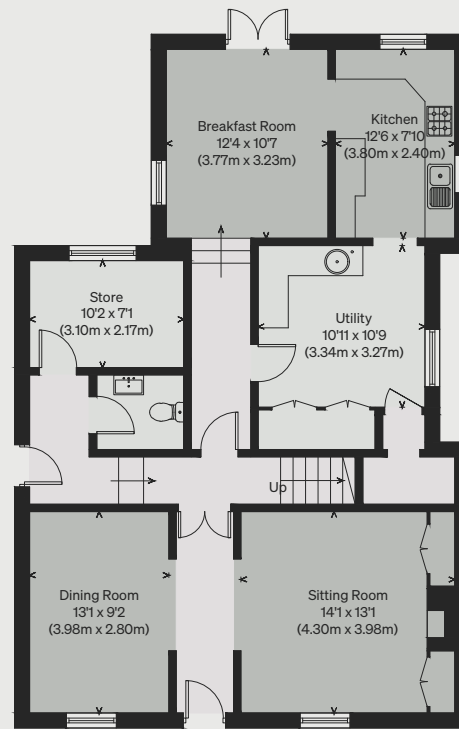

INIGO

PROPERTY NAME

Eagle House

LOCATION

Lyme Regis, Dorset

Approximate Floor Area = 249.1 sq m / 2682 sq ft

Outbuilding = 75 sq m / 808 sq ft

Total == 324.1 sq m / 3490 sq ft

GROUND FLOOR

OUTBUILDING FIRST FLOOR
(NOT SHOWN IN ACTUAL LOCATION / ORIENTATION)

OUTBUILDING GROUND FLOOR
(NOT SHOWN IN ACTUAL LOCATION / ORIENTATION)

OUTBUILDING LOWER GROUND FLOOR
(NOT SHOWN IN ACTUAL LOCATION / ORIENTATION)

FIRST FLOOR

SECOND FLOOR

*Illustration for identification purposes only,
measurements are approximate, not to scale*