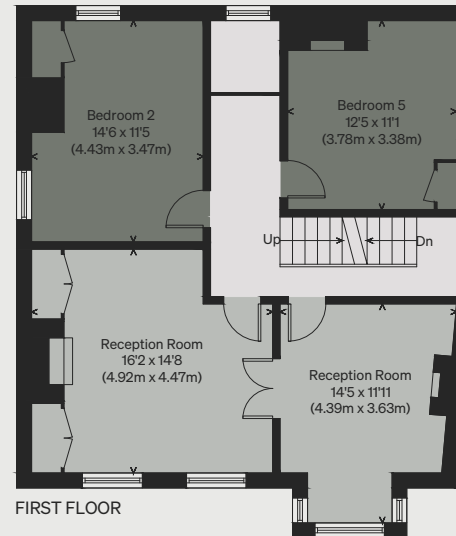

INIGO

PROPERTY NAME

Eagle House

LOCATION

Lyme Regis, Dorset

Approximate Floor Area = 249.1 sq m / 2682 sq ft

Outbuilding = 75 sq m / 808 sq ft

Total == 324.1 sq m / 3490 sq ft

GROUND FLOOR

OUTBUILDING FIRST FLOOR
(NOT SHOWN IN ACTUAL LOCATION / ORIENTATION)

OUTBUILDING GROUND FLOOR
(NOT SHOWN IN ACTUAL LOCATION / ORIENTATION)

OUTBUILDING LOWER GROUND FLOOR
(NOT SHOWN IN ACTUAL LOCATION / ORIENTATION)

FIRST FLOOR

SECOND FLOOR

*Illustration for identification purposes only,
measurements are approximate, not to scale*