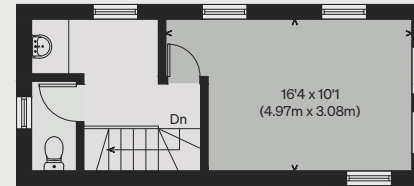

INIGO

PROPERTY NAME

Eagle House

LOCATION

Lyme Regis, Dorset

Approximate Floor Area = 249.1 sq m / 2682 sq ft

Outbuilding = 75 sq m / 808 sq ft

Total == 324.1 sq m / 3490 sq ft

GROUND FLOOR

OUTBUILDING FIRST FLOOR
(NOT SHOWN IN ACTUAL LOCATION / ORIENTATION)

OUTBUILDING GROUND FLOOR
(NOT SHOWN IN ACTUAL LOCATION / ORIENTATION)

OUTBUILDING LOWER GROUND FLOOR
(NOT SHOWN IN ACTUAL LOCATION / ORIENTATION)

FIRST FLOOR

SECOND FLOOR

*Illustration for identification purposes only,
measurements are approximate, not to scale*