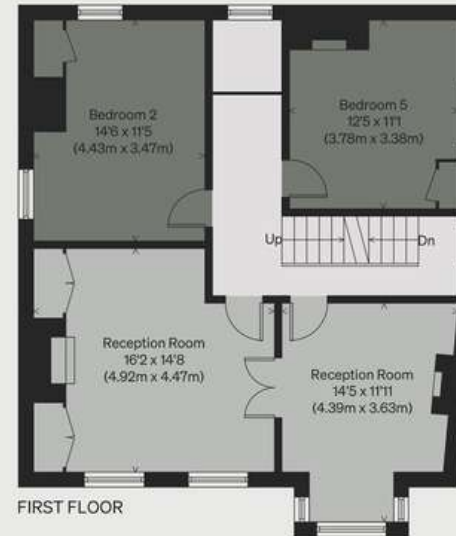

INIGO

PROPERTY NAME

Eagle House

LOCATION

Lyme Regis, Dorset

Approximate Floor Area = 249.1 sq m / 2682 sq ft

Outbuilding = 75 sq m / 808 sq ft

Total == 324.1 sq m / 3490 sq ft

GROUND FLOOR

OUTBUILDING FIRST FLOOR
(NOT SHOWN IN ACTUAL LOCATION / ORIENTATION)

OUTBUILDING GROUND FLOOR
(NOT SHOWN IN ACTUAL LOCATION / ORIENTATION)

OUTBUILDING LOWER GROUND FLOOR
(NOT SHOWN IN ACTUAL LOCATION / ORIENTATION)

FIRST FLOOR

SECOND FLOOR

Illustration for identification purposes only,
measurements are approximate, not to scale