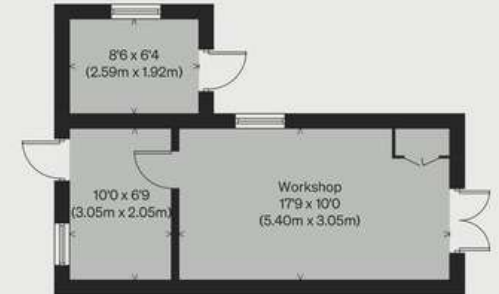

INIGO

PROPERTY NAME

Eagle House

LOCATION

Lyme Regis, Dorset

Approximate Floor Area = 249.1 sq m / 2682 sq ft

Outbuilding = 75 sq m / 808 sq ft

Total == 324.1 sq m / 3490 sq ft

GROUND FLOOR

OUTBUILDING FIRST FLOOR
(NOT SHOWN IN ACTUAL LOCATION / ORIENTATION)

OUTBUILDING GROUND FLOOR
(NOT SHOWN IN ACTUAL LOCATION / ORIENTATION)

OUTBUILDING LOWER GROUND FLOOR
(NOT SHOWN IN ACTUAL LOCATION / ORIENTATION)

FIRST FLOOR

SECOND FLOOR

Illustration for identification purposes only,
measurements are approximate, not to scale