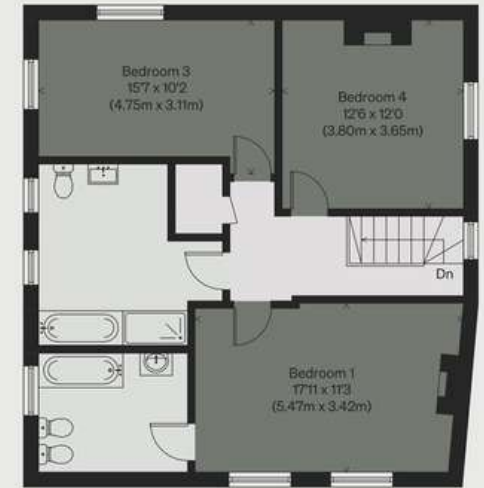

INIGO

PROPERTY NAME

Eagle House

LOCATION

Lyme Regis, Dorset

Approximate Floor Area = 249.1 sq m / 2682 sq ft

Outbuilding = 75 sq m / 808 sq ft

Total == 324.1 sq m / 3490 sq ft

GROUND FLOOR

OUTBUILDING FIRST FLOOR
(NOT SHOWN IN ACTUAL LOCATION / ORIENTATION)

OUTBUILDING GROUND FLOOR
(NOT SHOWN IN ACTUAL LOCATION / ORIENTATION)

OUTBUILDING LOWER GROUND FLOOR
(NOT SHOWN IN ACTUAL LOCATION / ORIENTATION)

FIRST FLOOR

SECOND FLOOR

Illustration for identification purposes only,
measurements are approximate, not to scale