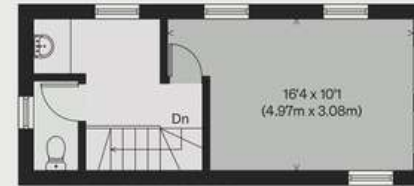

INIGO

PROPERTY NAME

Eagle House

LOCATION

Lyme Regis, Dorset

Approximate Floor Area = 249.1 sq m / 2682 sq ft

Outbuilding = 75 sq m / 808 sq ft

Total == 324.1 sq m / 3490 sq ft

GROUND FLOOR

OUTBUILDING FIRST FLOOR
(NOT SHOWN IN ACTUAL LOCATION / ORIENTATION)

OUTBUILDING GROUND FLOOR
(NOT SHOWN IN ACTUAL LOCATION / ORIENTATION)

OUTBUILDING LOWER GROUND FLOOR
(NOT SHOWN IN ACTUAL LOCATION / ORIENTATION)

FIRST FLOOR

SECOND FLOOR

Illustration for identification purposes only,
measurements are approximate, not to scale