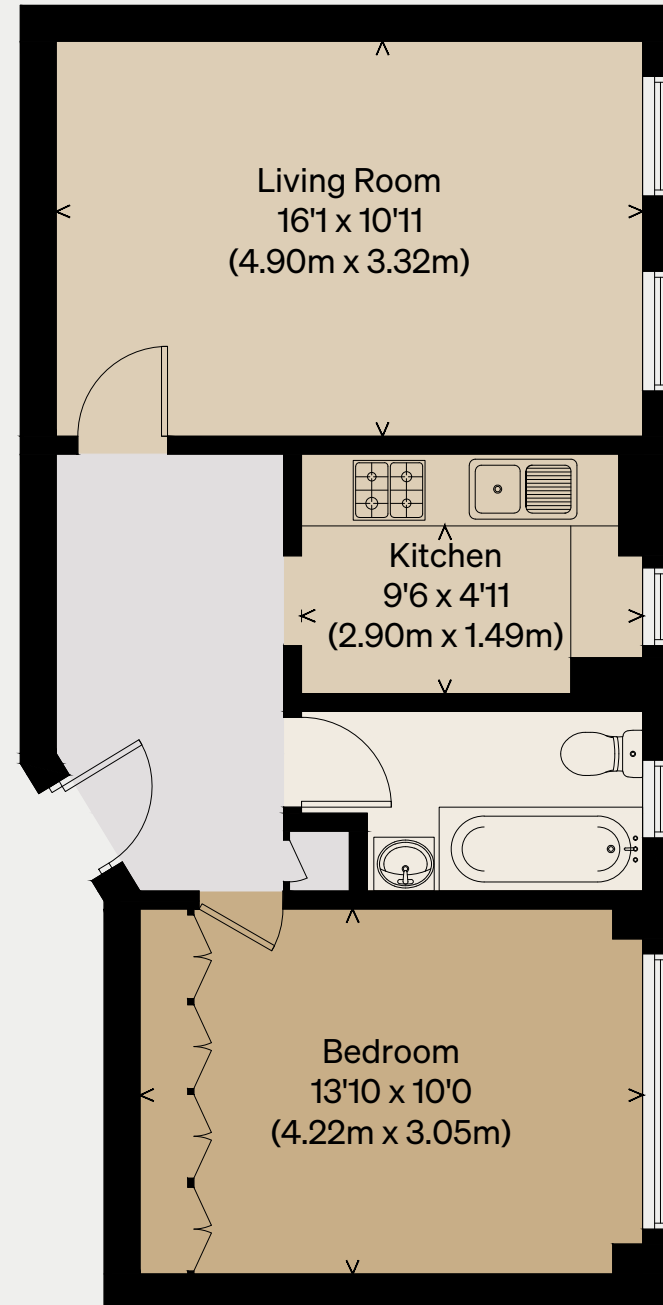

THE MODERN HOUSE

Eton Rise

ETON COLLEGE ROAD, LONDON NW3

Approximate Floor Area = 47.9 sq m / 515 sq ft

Illustration for identification purposes only,
measurements are approximate, not to scale

FOURTH FLOOR